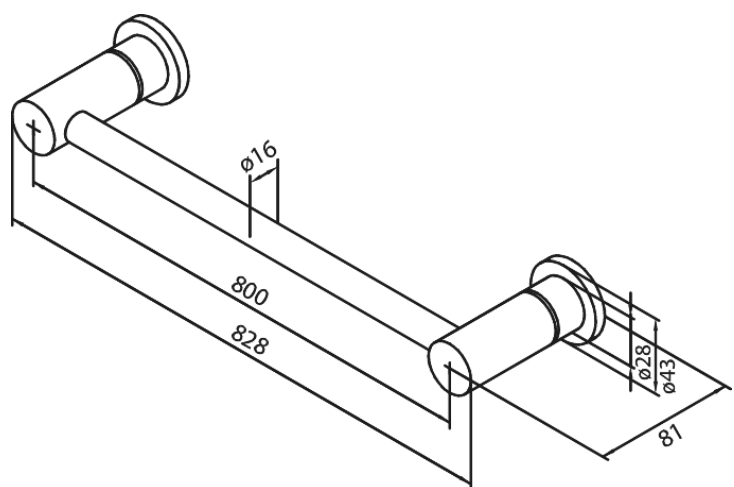

Silhouet

Towel Rail 800 mm

Article no.: 483000000
Finish: Chrome
Series: Silhouet

EAN no.: 5708516138266

FM Mattsson Denmark ApS
Hvidkærvej 48, 5250 Odense SV, DK-56416218

+45 88 33 00 34 damixa-international@fmm-mora.com