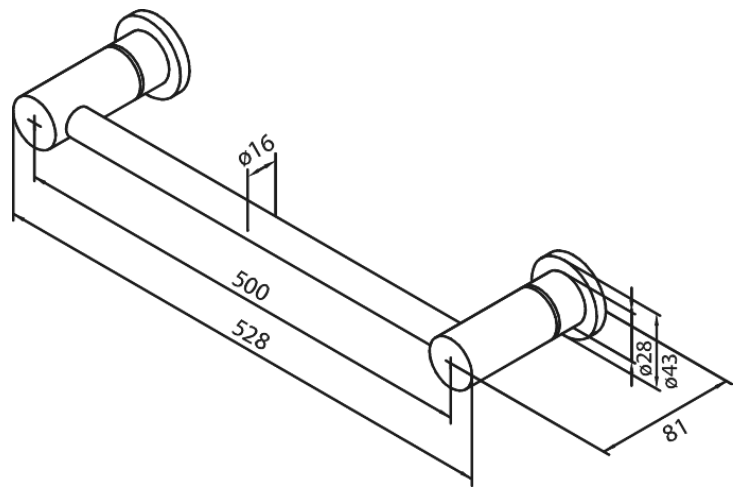

Silhouet

Towel Rail 500 mm

Article no.: 483044600
Finish: Steel PVD
Series: Silhouet

EAN no.: 5708516832324

FM Mattsson Denmark ApS
Hvidkærvej 48, 5250 Odense SV, DK-56416218

+45 88 33 00 34 damixa-international@fmm-mora.com