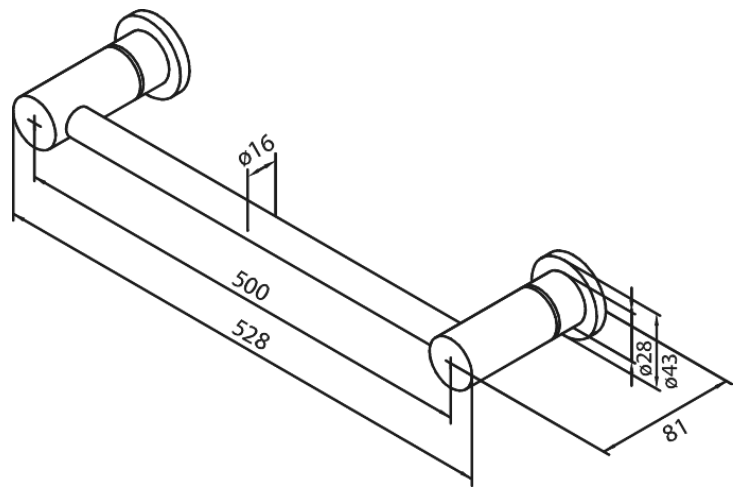

Silhouet

Towel Rail 500 mm

Article no.: 483047700
Finish: Polished Brass PVD
Series: Silhouet

EAN no.: 5708516831662

FM Mattsson Denmark ApS
Hvidkærvej 48, 5250 Odense SV, DK-56416218

+45 88 33 00 34 damixa-international@fmmattsongroup.com