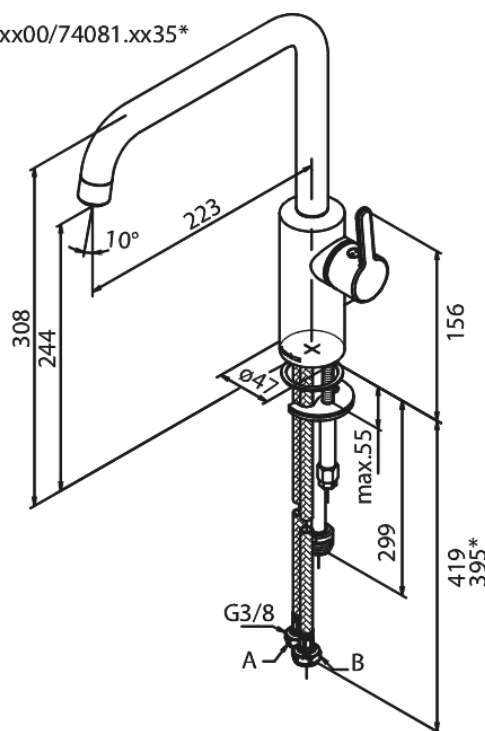

Product features

74081.xx00/74081.xx35*

FM Mattsson Denmark ApS
Hvidkærvej 48, 5250 Odense SV, DK-56416218

+45 88 33 00 34 damixa-international@fmmattsongroup.com

Mere information på damixa.com

damixa