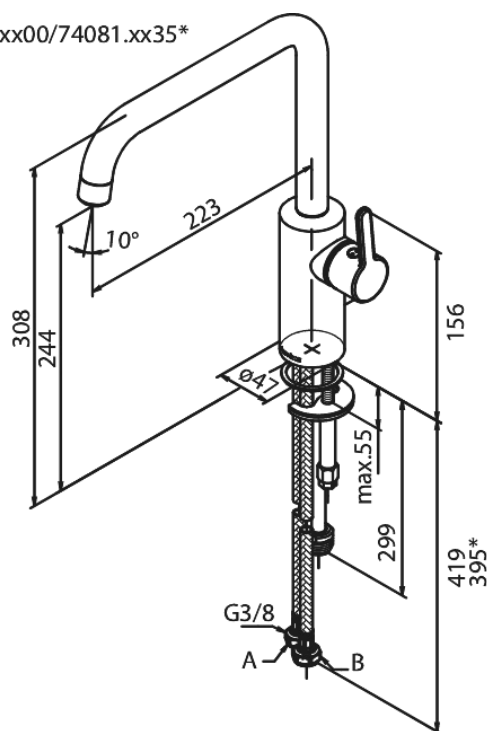

Product features

74081.xx00/74081.xx35*