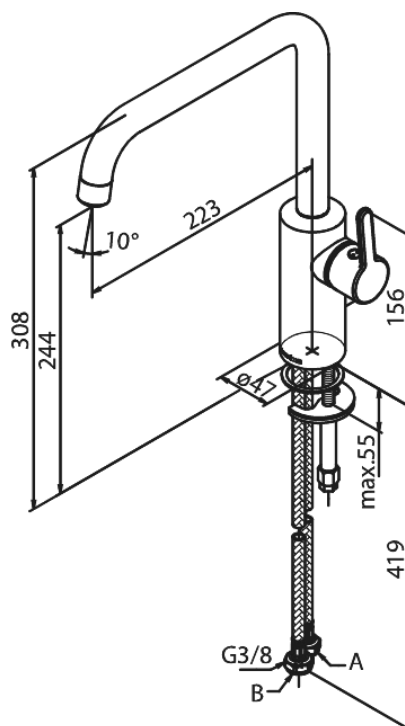

Silhouet

Kitchen Mixer

Article no.: 740864600
Finish: Steel PVD
Series: Silhouet

EAN no.: 5708516824763

Standard features:

120° swivel limitation
Ceramic cartridge
Cold-start
Rub-Clean
8/l min aerator

Product features