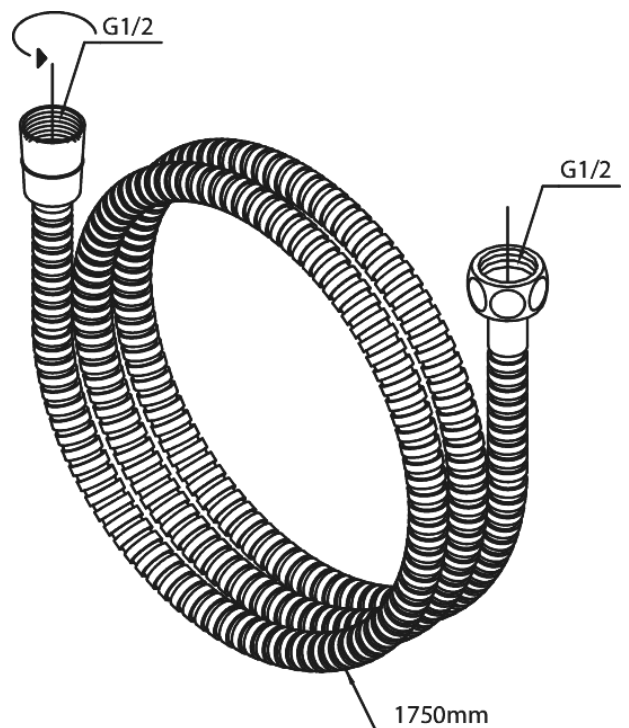

Shower Accessories

Shower Hose Metal 1750 mm

Article no.: 766534600
Finish: Steel PVD
Series: Shower Accessories

EAN no.: 5708516824879

FM Mattsson Denmark ApS
Hvidkærvej 48, 5250 Odense SV, DK-56416218

+45 88 33 00 34 damixa-international@fmm-mora.com