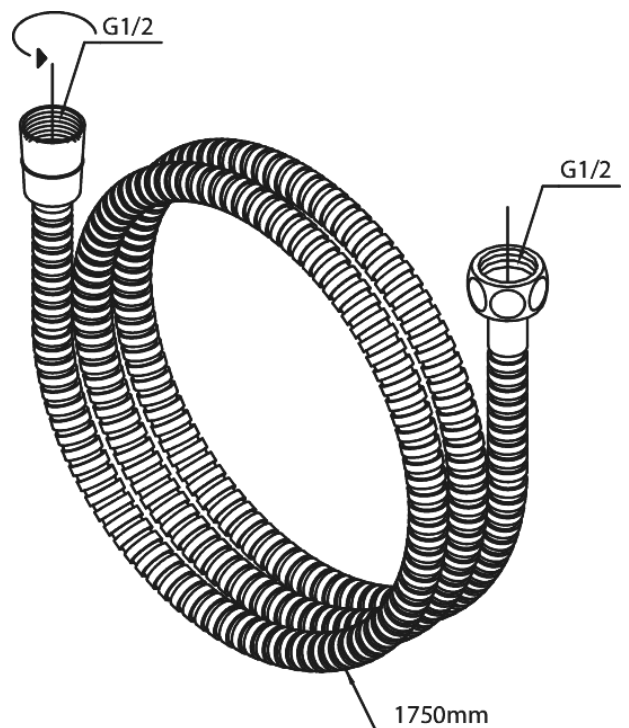

Shower Accessories

Shower Hose Metal 1750 mm

Article no.: 766537900
Finish: Brushed Brass PVD
Series: Shower Accessories

EAN no.: 5708516828242

FM Mattsson Denmark ApS
Hvidkærvej 48, 5250 Odense SV, DK-56416218