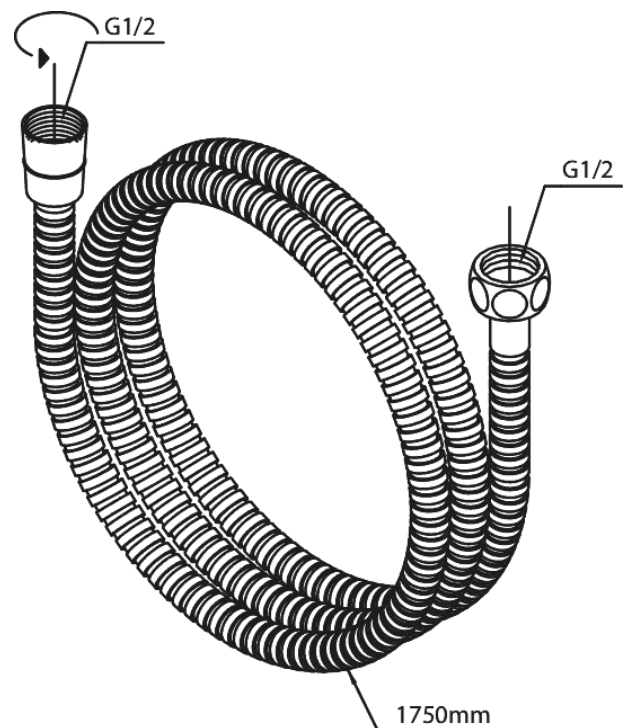

Shower Accessories

# Shower Hose Metal 1750 mm

**Article no.:** 766538700  
**Finish:** Brushed Copper PVD  
**Series:** Shower Accessories

**EAN no.:** 5708516828259

FM Mattsson Denmark ApS  
Hvidkærvej 48, 5250 Odense SV, DK-56416218