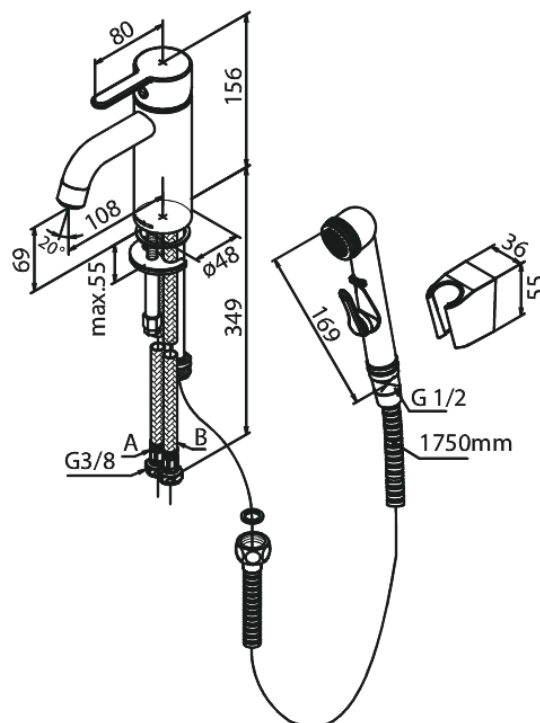

FM Mattsson Denmark ApS
Hvidkærvej 48, 5250 Odense SV, DK-56416218

+45 88 33 00 34 damixa-international@fmmattsongroup.com

Mere information på damixa.com

damixa