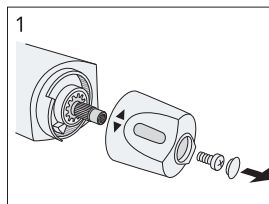

Temp adjustment

Use - Water flow (NAUTIC only)

Installation/Service Adjustment water saving (NAUTIC only)

Installation/Service Limit temperature (Max hot)

Installation/Service
Temp adjustment
2010-03 —

Installation/Service
Limit temperature (Max hot)
2010-03 —