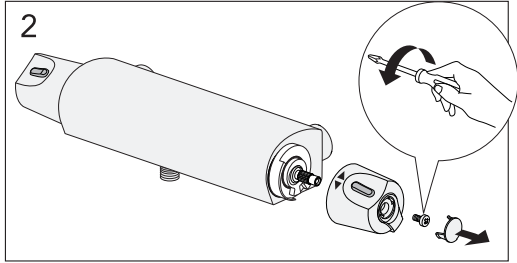

Service
Replacing cartridge
2010-03 —

1

2

3

4

5

6

7

8

9

10