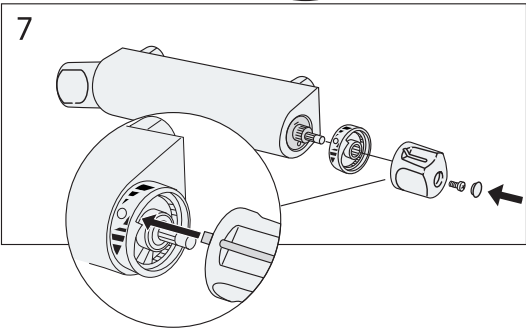

Service
Replacing cartridge