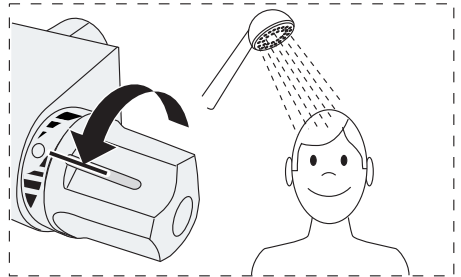

Installation
Clean the pipes

Installation
Mounting

Installation

Clean the pipes

Installation

Mounting

40 c-c

Installation/Service

Temp adjustment

Use - Water flow (NAUTIC only)

Installation/Service Adjustment water saving (NAUTIC only)

Installation/Service Limit temperature (Max hot)

Installation/Service
Temp adjustment
2010-03 —

Installation/Service
Limit temperature (Max hot)
2010-03 —