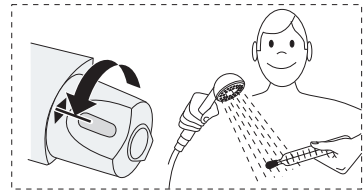

Temp adjustment

Use - Water flow (NAUTIC only)

Installation/Service Adjustment water saving (NAUTIC only)

Installation/Service Limit temperature (Max hot)

Installation/Service
Temp adjustment
2010-03 —

Installation/Service
Limit temperature (Max hot)
2010-03 —