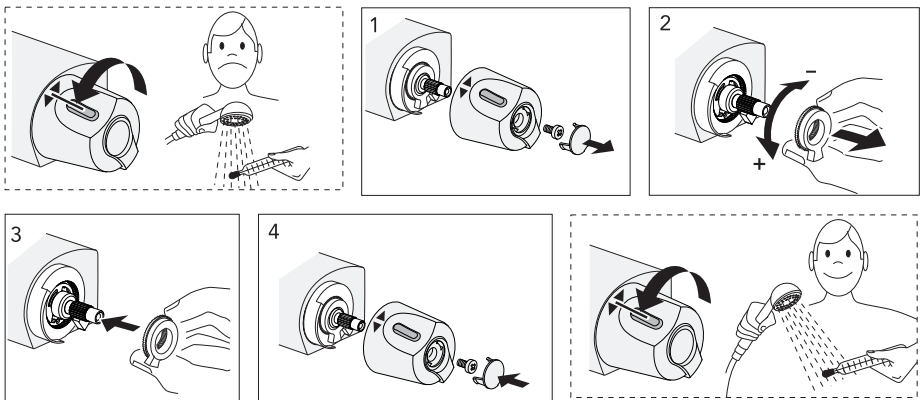

Temp adjustment

Use - Water flow (NAUTIC only)

Installation/Service Adjustment water saving (NAUTIC only)

Installation/Service Limit temperature (Max hot)

Installation/Service
Temp adjustment
2010-03 —

Installation/Service
Limit temperature (Max hot)
2010-03 —