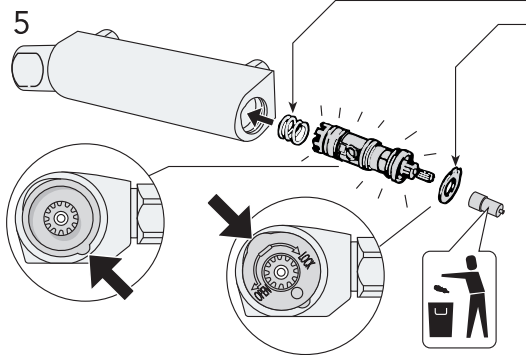

Service
Replacing cartridge