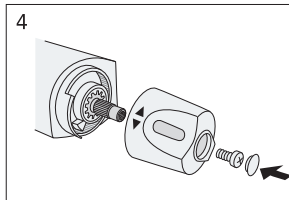

Temp adjustment

Use - Water flow (NAUTIC only)

Installation/Service Adjustment water saving (NAUTIC only)

Installation/Service Limit temperature (Max hot)

Installation/Service
Temp adjustment
2010-03 —

Installation/Service
Limit temperature (Max hot)
2010-03 —