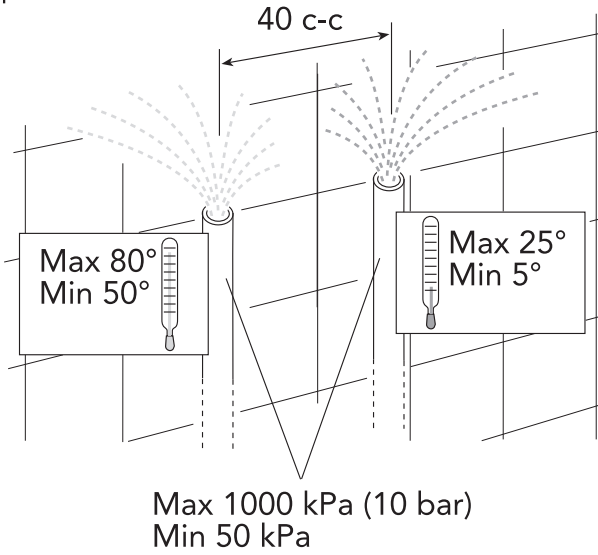

Installation

Clean the pipes