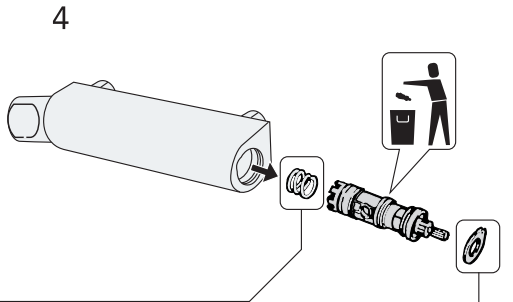

Service
Replacing cartridge