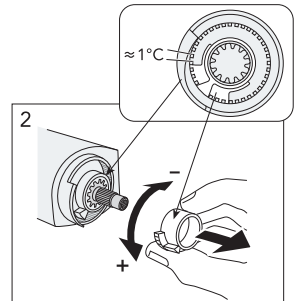

Temp adjustment

Use - Water flow (NAUTIC only)

Installation/Service Adjustment water saving (NAUTIC only)

Installation/Service Limit temperature (Max hot)

Installation/Service
Temp adjustment
2010-03 —

Installation/Service
Limit temperature (Max hot)
2010-03 —