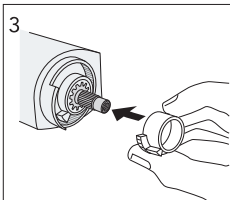

Temp adjustment

Use - Water flow (NAUTIC only)

Installation/Service Adjustment water saving (NAUTIC only)

Installation/Service Limit temperature (Max hot)

Installation/Service
Temp adjustment
2010-03 —

Installation/Service
Limit temperature (Max hot)
2010-03 —