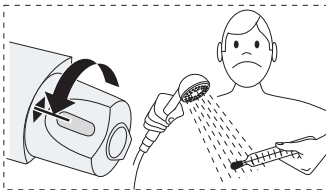

Temp adjustment

Use - Water flow (NAUTIC only)

Installation/Service Adjustment water saving (NAUTIC only)

Installation/Service Limit temperature (Max hot)

Installation/Service
Temp adjustment
2010-03 —

Installation/Service
Limit temperature (Max hot)
2010-03 —