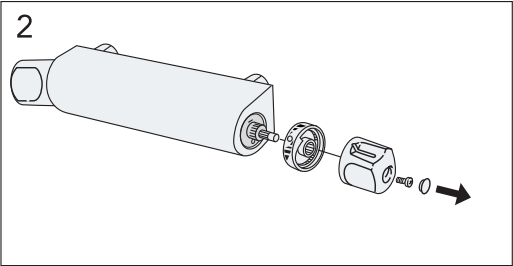

Service
Replacing cartridge