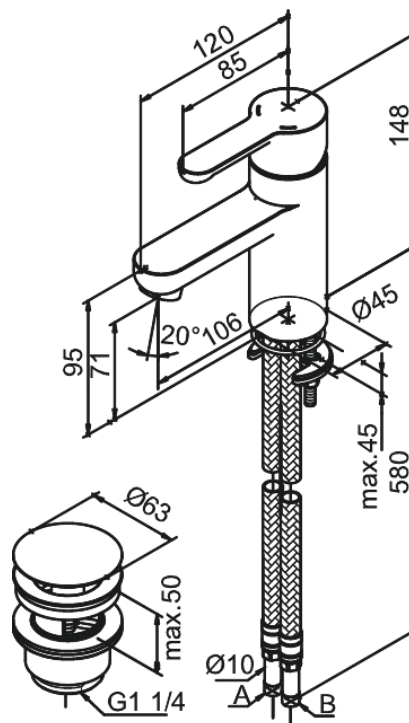

Product features

FM Mattsson Denmark ApS
Hvidkærvej 48, 5250 Odense SV, DK-56416218

+45 88 33 00 34 damixa-international@fmmattsongroup.com

Mere information på damixa.com

damixa