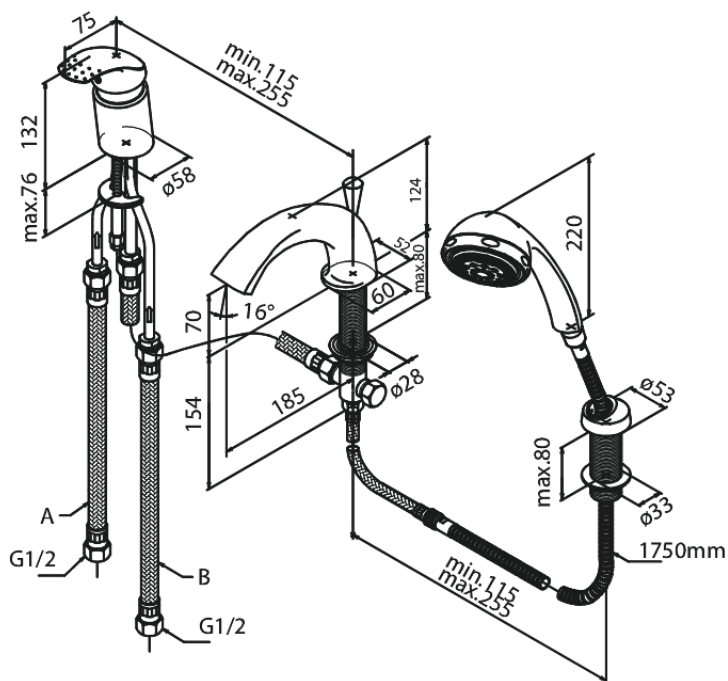

FM Mattsson Denmark ApS
Hvidkærvej 48, 5250 Odense SV, DK-56416218

+45 88 33 00 34 damixa-international@fmmattsongroup.com

Mere information på damixa.com

damixa