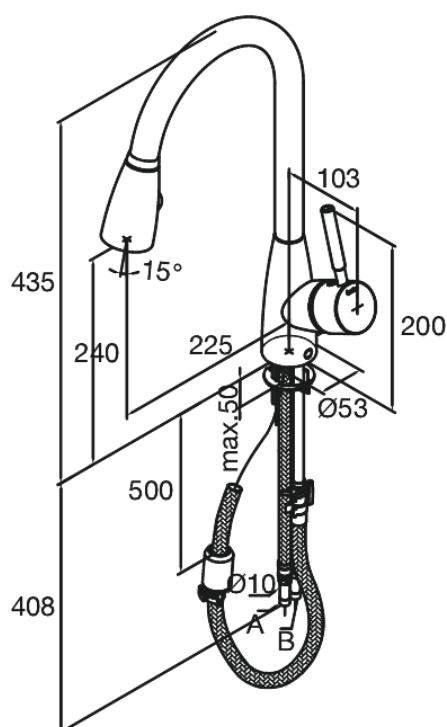

Kafé

Kitchen Mixer

Article no.: 141380000
Finish: Chrome
Series: Kafé

EAN no.: 5708516534174

Standard features:

1 handle
120° swivel limitation
Hydro-ceramic cartridge
Dual function spray head

Product features