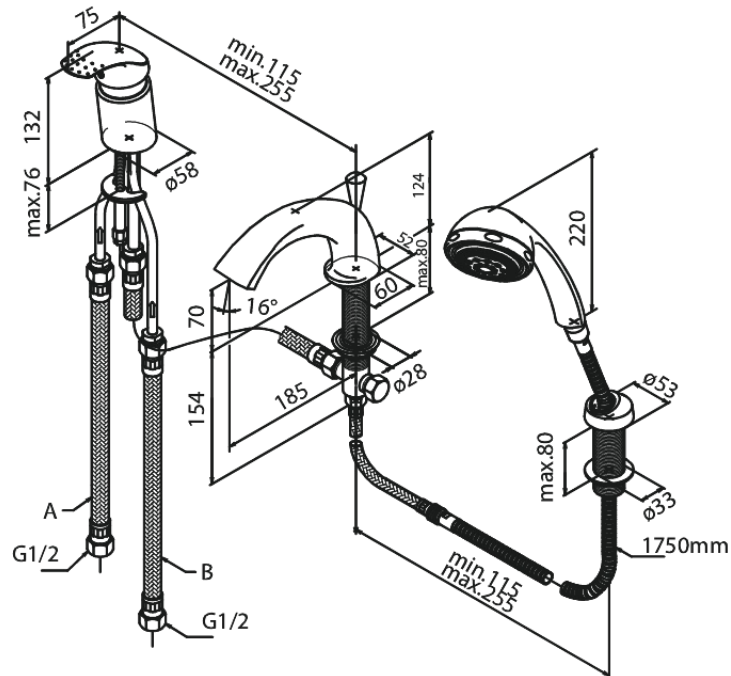

FM Mattsson Denmark ApS
Hvidkærvej 48, 5250 Odense SV, DK-56416218

+45 88 33 00 34 damixa-international@fmmattsongroup.com

Mere information på damixa.com

damixa