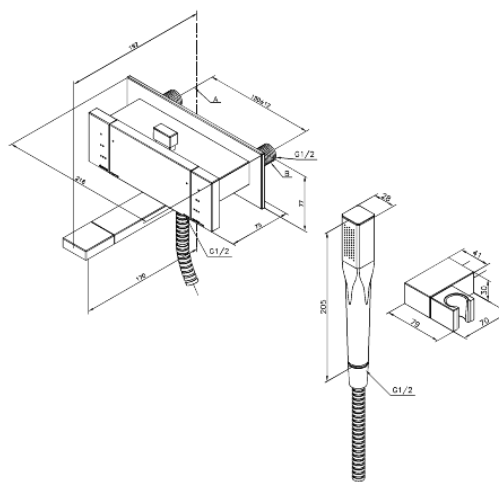

Product features

FM Mattsson Denmark ApS
Hvidkærvej 48, 5250 Odense SV, DK-56416218

+45 88 33 00 34 damixa-international@fmmattsongroup.com

Mere information på damixa.com

damixa