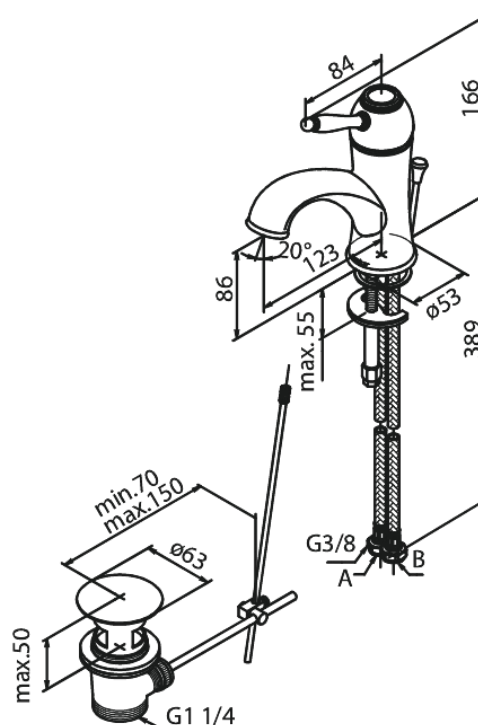

FM Mattsson Denmark ApS
Hvidkærvej 48, 5250 Odense SV, DK-56416218

+45 88 33 00 34 damixa-international@fmmattsongroup.com

Mere information på damixa.com

damixa