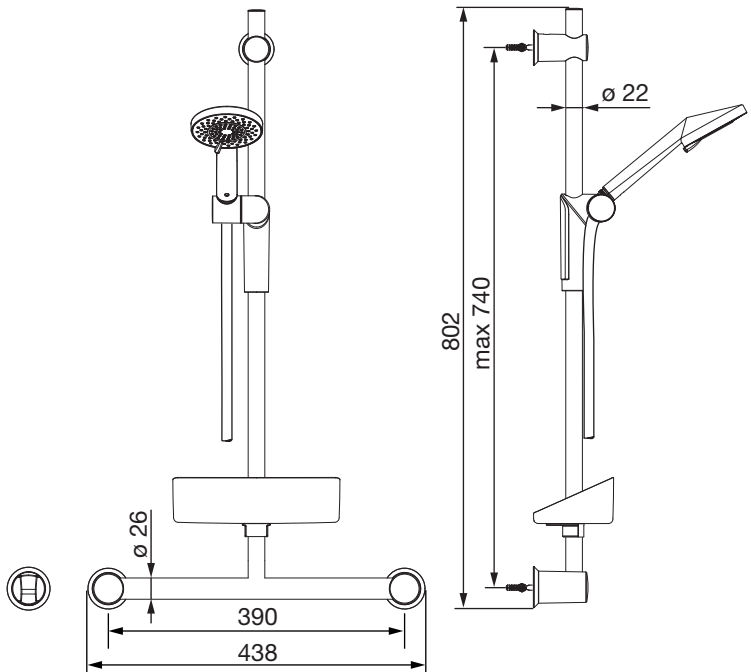

Technical data	4-5
Installation	6-12
Spare parts	13

2790

max. +80°C

2792

max. +80°C

2796

max. +80°C

272005