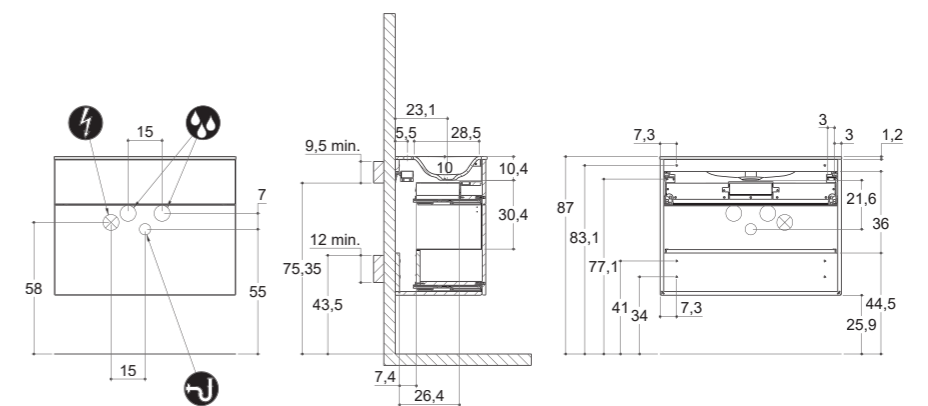

### HEIGHT 40 CM DEPTH 40 CM

#### SHAPE

### HEIGHT 60 CM DEPTH 40 CM

#### FORM

**INSTALLATION GUIDE**

For more information on installation and first-fix measurements check our website under each product.

HEIGHT 40 CM  
DEPTH 50 CM

SHAPE

FORM

UNIQUE

HEIGHT 40 CM  
DEPTH 50 CM