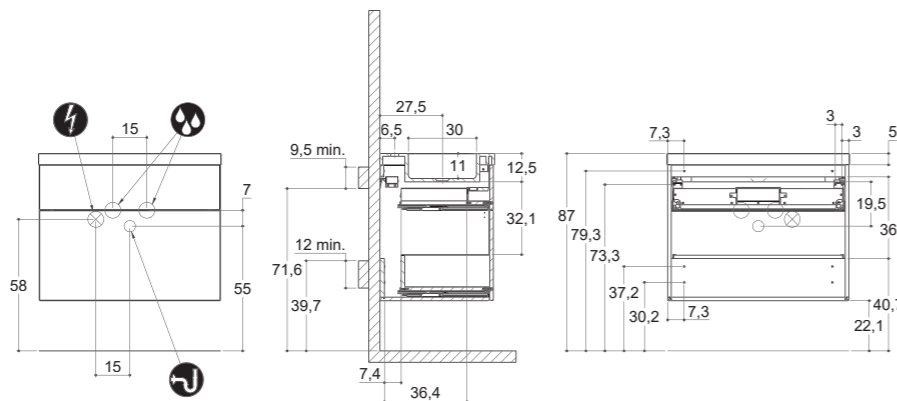

### HEIGHT 40 CM DEPTH 40 CM

### HEIGHT 60 CM DEPTH 40 CM

#### FORM

**INSTALLATION GUIDE**

For more information on installation and first-fix measurements check our website under each product.

HEIGHT 40 CM  
DEPTH 50 CM

SHAPE

FORM

UNIQUE

HEIGHT 40 CM  
DEPTH 50 CM

For more information on installation and first-fix measurements check our website under each product.

HEIGHT 60 CM  
DEPTH 50 CM

SHAPE

FORM

UNIQUE

HEIGHT 60 CM  
DEPTH 50 CM

GLOBE  
COUNTERTOP ON  
WOOD WORKTOP