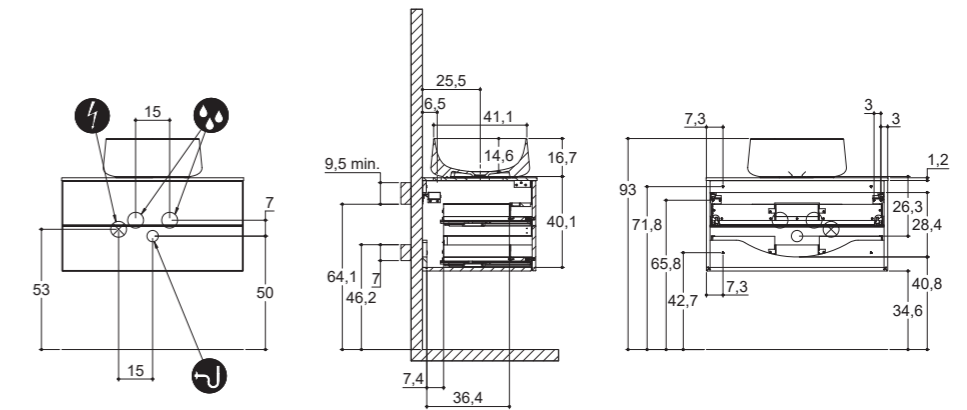

GLOBE
COUNTERTOP ON
SHAPE, FORM OR UNIQUE
WORKTOP