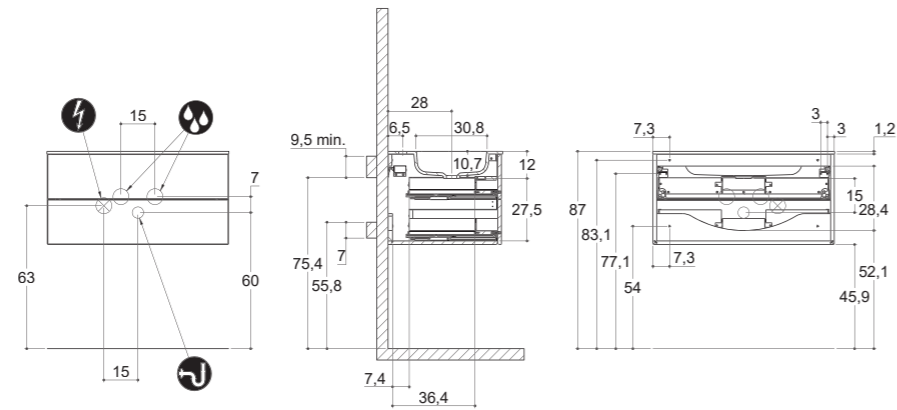

### HEIGHT 60 CM DEPTH 40 CM

#### SHAPE

#### FORM

**INSTALLATION GUIDE**

For more information on installation and first-fix measurements check our website under each product.

HEIGHT 40 CM  
DEPTH 50 CM

SHAPE

FORM

UNIQUE

HEIGHT 40 CM  
DEPTH 50 CM

For more information on installation and first-fix measurements check our website under each product.

HEIGHT 60 CM  
DEPTH 50 CM

SHAPE

FORM

UNIQUE

HEIGHT 60 CM  
DEPTH 50 CM

GLOBE  
COUNTERTOP ON  
WOOD WORKTOP