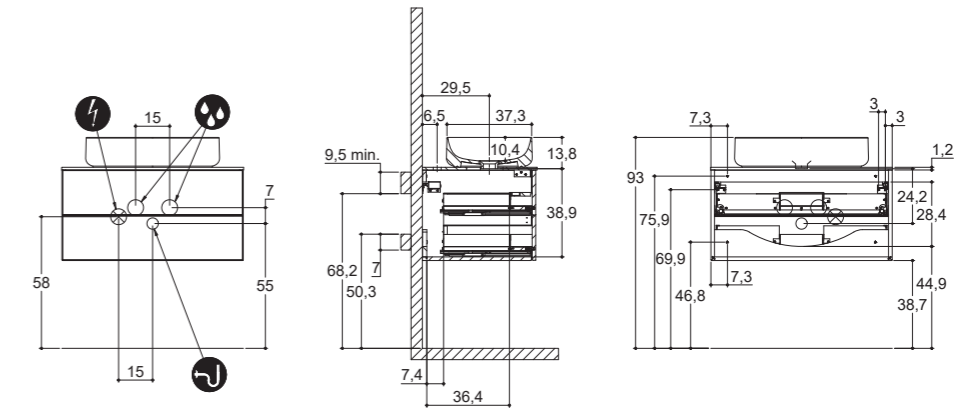

ELLIPSE
COUNTERTOP ON
SHAPE, FORM OR UNIQUE
WORKTOP