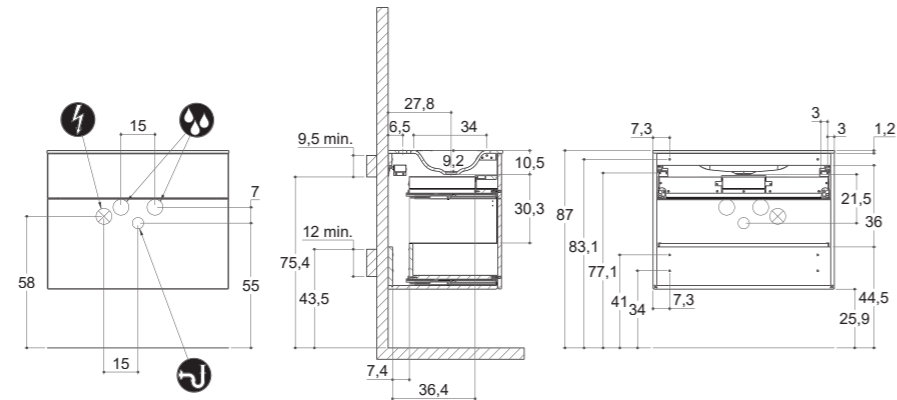

### HEIGHT 60 CM DEPTH 40 CM

#### FORM

**INSTALLATION GUIDE**

For more information on installation and first-fix measurements check our website under each product.

HEIGHT 40 CM  
DEPTH 50 CM

SHAPE

FORM

UNIQUE

HEIGHT 40 CM  
DEPTH 50 CM

GLOBE  
COUNTERTOP ON  
WOOD WORKTOP

GLOBE  
COUNTERTOP ON  
SHAPE, FORM OR UNIQUE  
WORKTOP

ELLIPSE  
COUNTERTOP ON  
WOOD WORKTOP

ELLIPSE  
COUNTERTOP ON  
SHAPE, FORM OR UNIQUE  
WORKTOP

**INSTALLATION GUIDE**

For more information on installation and first-fix measurements check our website under each product.

HEIGHT 60 CM  
DEPTH 50 CM

SHAPE

FORM

UNIQUE

HEIGHT 60 CM  
DEPTH 50 CM

GLOBE  
COUNTERTOP ON  
WOOD WORKTOP