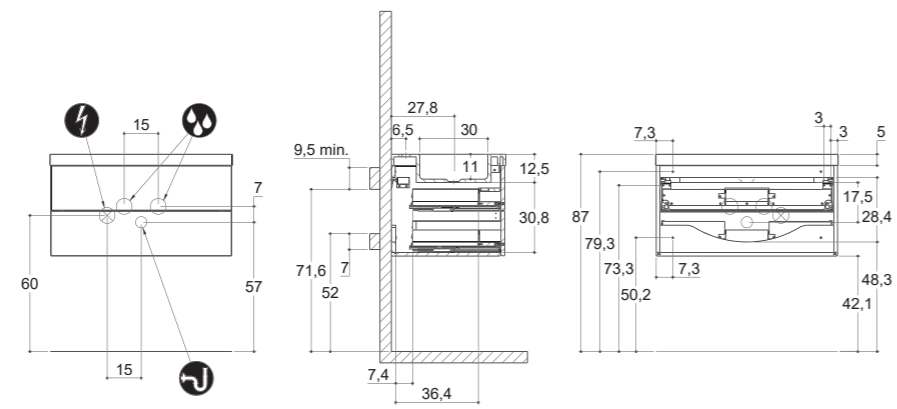

### HEIGHT 60 CM DEPTH 40 CM

#### SHAPE

#### FORM

**INSTALLATION GUIDE**

For more information on installation and first-fix measurements check our website under each product.

HEIGHT 40 CM  
DEPTH 50 CM

SHAPE

FORM

UNIQUE

HEIGHT 40 CM  
DEPTH 50 CM

For more information on installation and first-fix measurements check our website under each product.

HEIGHT 60 CM  
DEPTH 50 CM

SHAPE

FORM

UNIQUE

HEIGHT 60 CM  
DEPTH 50 CM

GLOBE  
COUNTERTOP ON  
WOOD WORKTOP