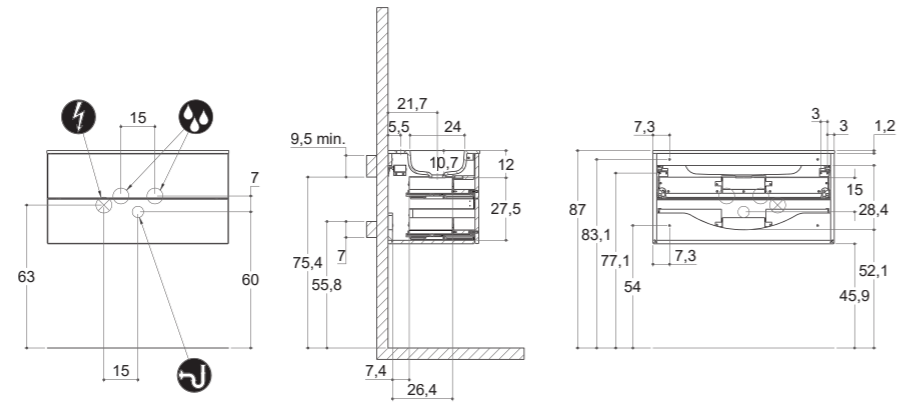

INSTALLATION GUIDE

For more information on installation and first-fix measurements check our website under each product.

HEIGHT 40 CM DEPTH 40 CM

SHAPE