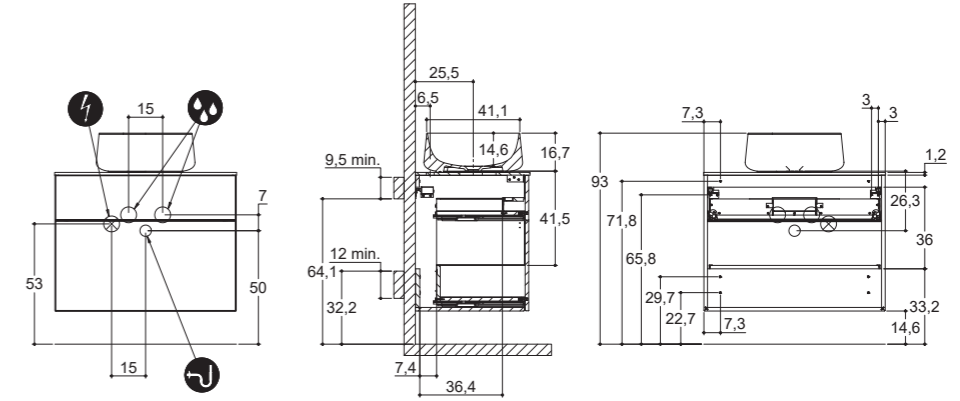

GLOBE
COUNTERTOP ON
SHAPE, FORM OR UNIQUE
WORKTOP