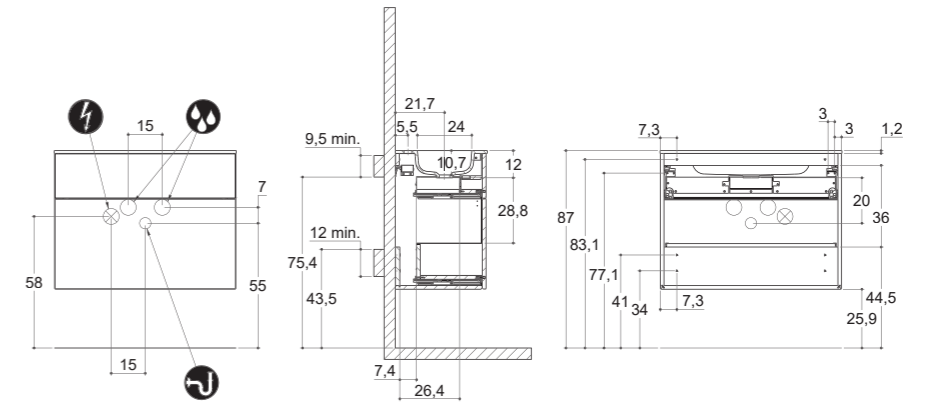

### HEIGHT 40 CM DEPTH 40 CM

#### SHAPE

### HEIGHT 60 CM DEPTH 40 CM

#### FORM

**INSTALLATION GUIDE**

For more information on installation and first-fix measurements check our website under each product.

HEIGHT 40 CM  
DEPTH 50 CM

SHAPE

FORM

UNIQUE

HEIGHT 40 CM  
DEPTH 50 CM