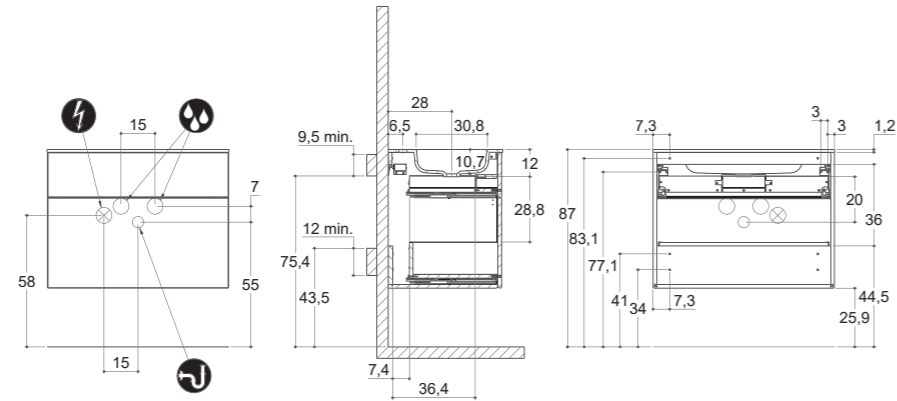

### HEIGHT 60 CM DEPTH 40 CM

#### FORM

**INSTALLATION GUIDE**

For more information on installation and first-fix measurements check our website under each product.

HEIGHT 40 CM  
DEPTH 50 CM

SHAPE

FORM

UNIQUE

HEIGHT 40 CM  
DEPTH 50 CM

GLOBE  
COUNTERTOP ON  
WOOD WORKTOP

GLOBE  
COUNTERTOP ON  
SHAPE, FORM OR UNIQUE  
WORKTOP

ELLIPSE  
COUNTERTOP ON  
WOOD WORKTOP

ELLIPSE  
COUNTERTOP ON  
SHAPE, FORM OR UNIQUE  
WORKTOP

**INSTALLATION GUIDE**

For more information on installation and first-fix measurements check our website under each product.

HEIGHT 60 CM  
DEPTH 50 CM

SHAPE

FORM

UNIQUE

HEIGHT 60 CM  
DEPTH 50 CM

GLOBE  
COUNTERTOP ON  
WOOD WORKTOP