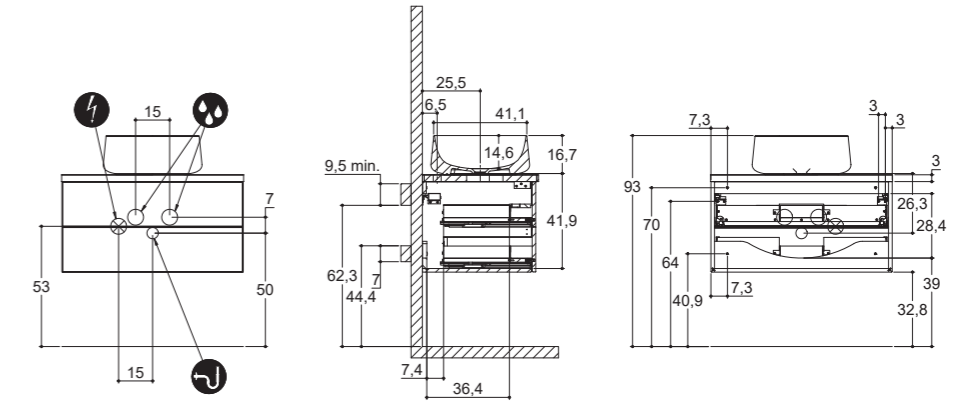

HEIGHT 40 CM
DEPTH 50 CM

GLOBE
COUNTERTOP ON
WOOD WORKTOP