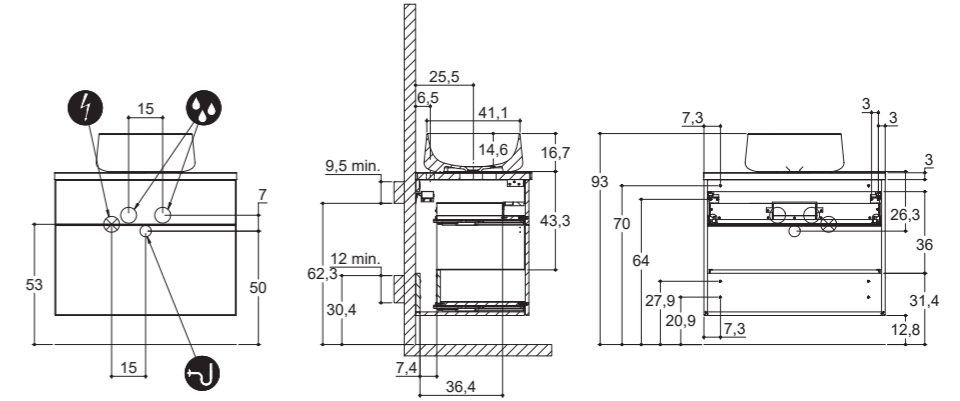

### HEIGHT 40 CM DEPTH 40 CM

### HEIGHT 60 CM DEPTH 40 CM

#### FORM

**INSTALLATION GUIDE**

For more information on installation and first-fix measurements check our website under each product.

HEIGHT 40 CM  
DEPTH 50 CM

SHAPE

FORM

UNIQUE

HEIGHT 40 CM  
DEPTH 50 CM

For more information on installation and first-fix measurements check our website under each product.

HEIGHT 60 CM  
DEPTH 50 CM

SHAPE

FORM

UNIQUE

HEIGHT 60 CM  
DEPTH 50 CM

GLOBE  
COUNTERTOP ON  
WOOD WORKTOP