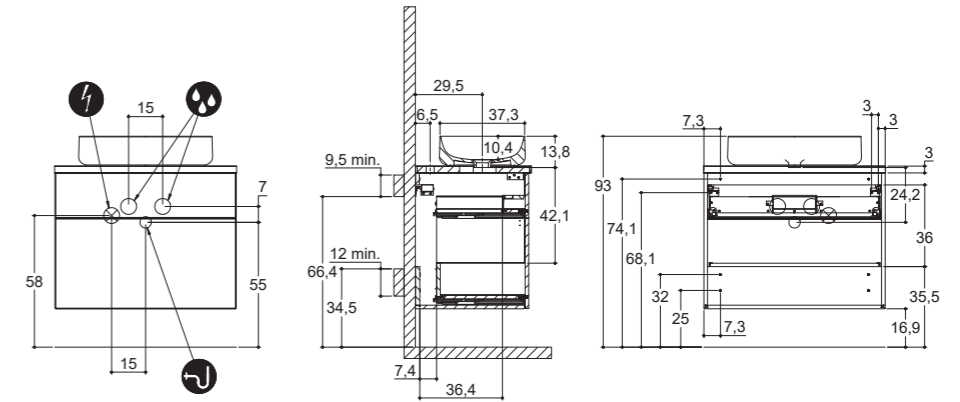

ELLIPSE
COUNTERTOP ON
WOOD WORKTOP