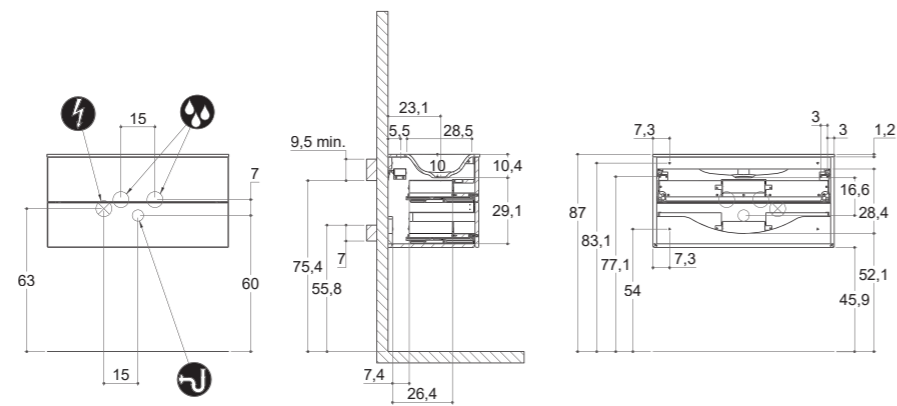

## INSTALLATION GUIDE

For more information on installation and first-fix measurements check our website under each product.

### HEIGHT 40 CM DEPTH 40 CM

### HEIGHT 60 CM DEPTH 40 CM

For more information on installation and first-fix measurements check our website under each product.

HEIGHT 60 CM  
DEPTH 50 CM

SHAPE

FORM

UNIQUE

HEIGHT 60 CM  
DEPTH 50 CM

GLOBE  
COUNTERTOP ON  
WOOD WORKTOP