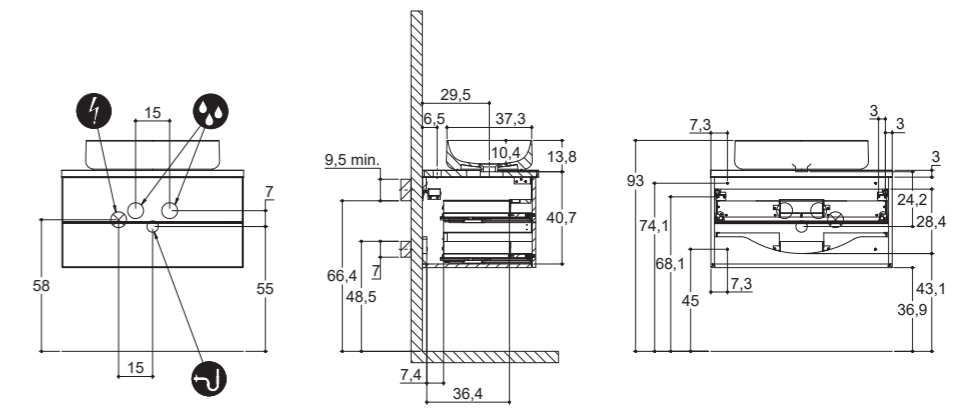

ELLIPSE
COUNTERTOP ON
WOOD WORKTOP