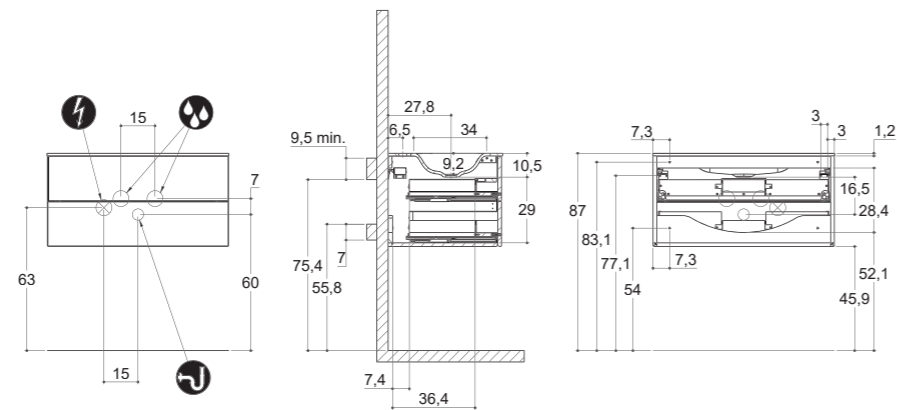

### HEIGHT 60 CM DEPTH 40 CM

#### SHAPE

#### FORM

**INSTALLATION GUIDE**

For more information on installation and first-fix measurements check our website under each product.

HEIGHT 40 CM  
DEPTH 50 CM

SHAPE

FORM

UNIQUE

HEIGHT 40 CM  
DEPTH 50 CM

For more information on installation and first-fix measurements check our website under each product.

HEIGHT 60 CM  
DEPTH 50 CM

SHAPE

FORM

UNIQUE

HEIGHT 60 CM  
DEPTH 50 CM

GLOBE  
COUNTERTOP ON  
WOOD WORKTOP