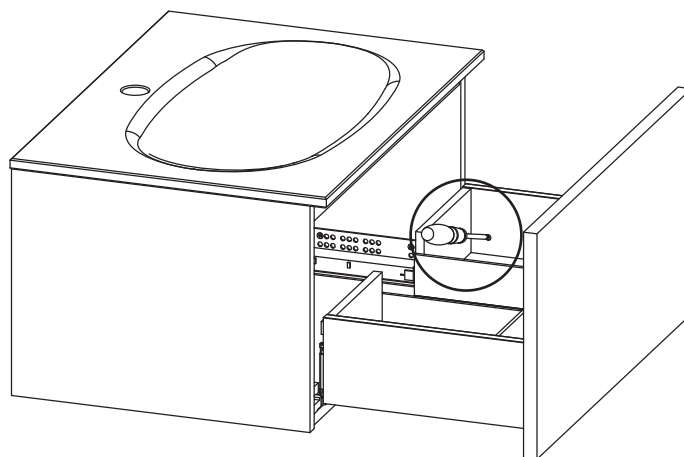

21A

21B

21C

5 713804 053107