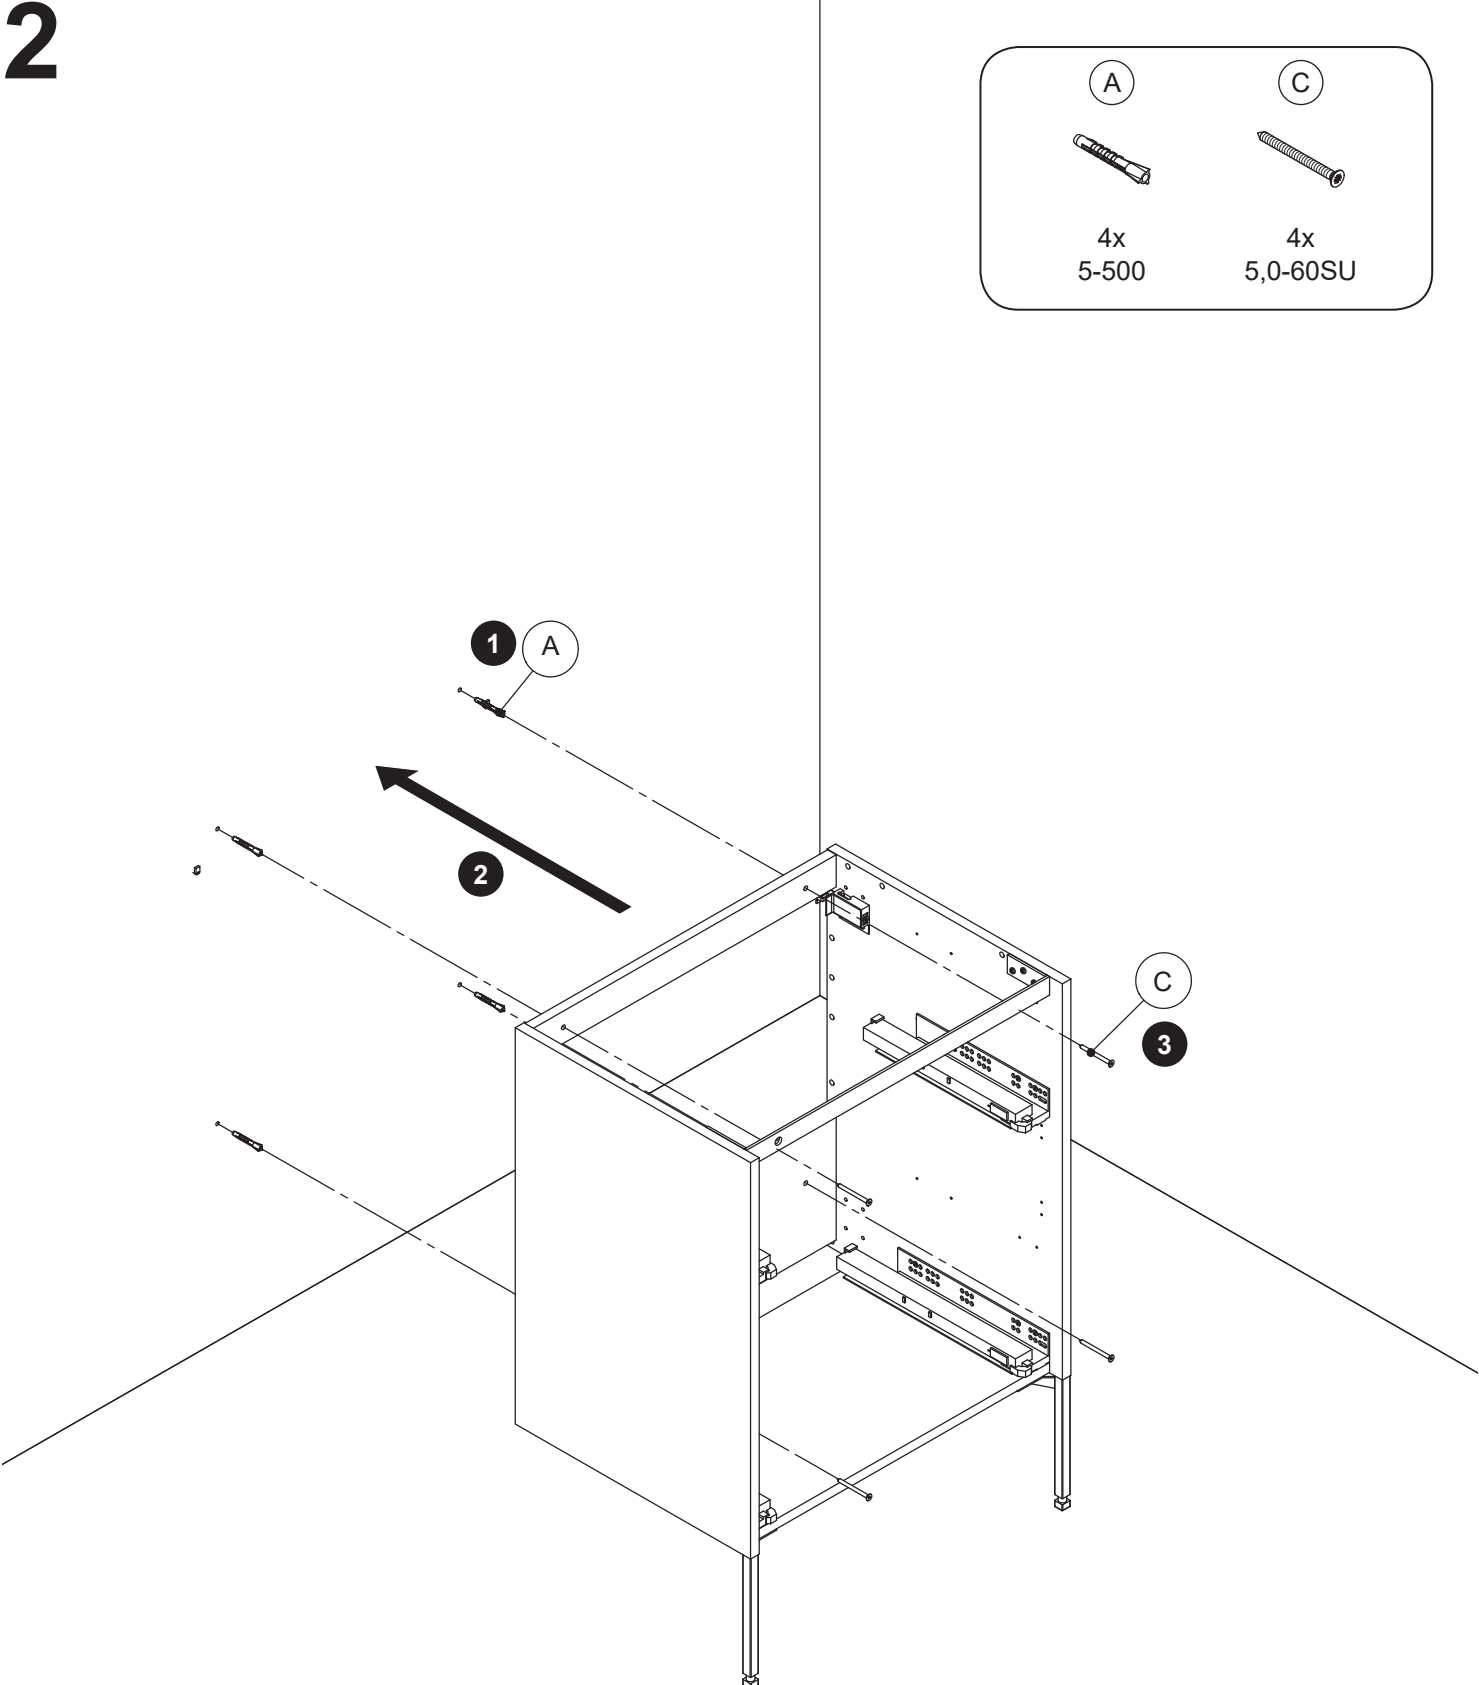

DANSANI

BATHROOM DESIGN

8x
4,0-15SR

1

2

2

3