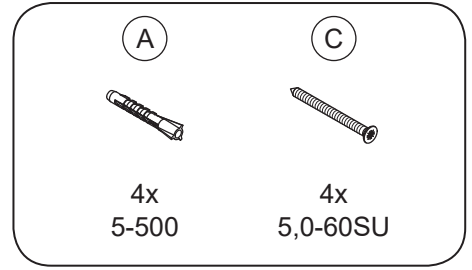

DANSANI

BATHROOM DESIGN

8x
4,0-15SR

1

2

2

3