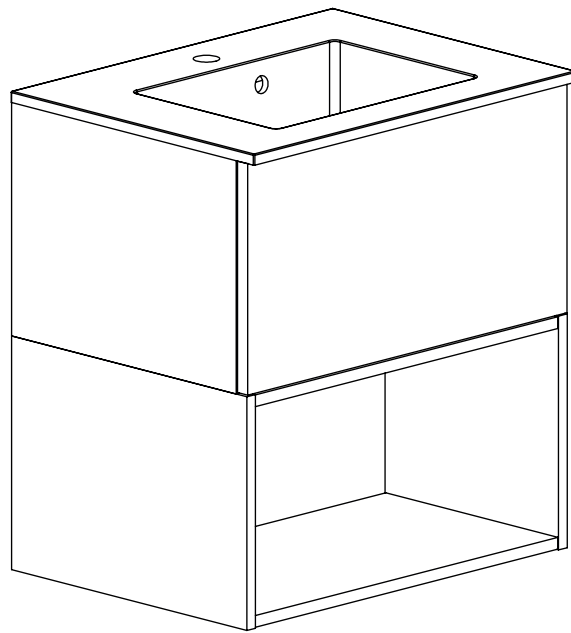

DANSANI
DANISH BATHROOM DESIGN

2x
5-500

2x
5,0-60SU

6x
4,0-30SFØ

1

2

3

4