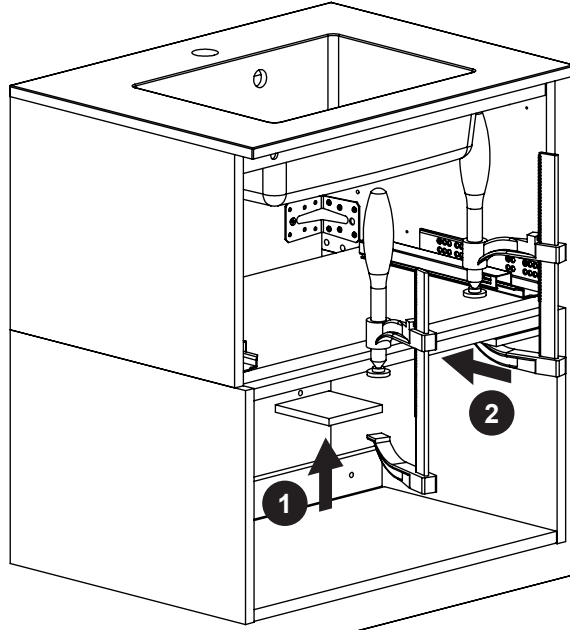

DANSANI
DANISH BATHROOM DESIGN

2x
5-500

2x
5,0-60SU

6x
4,0-30SFØ

1

2

3

4