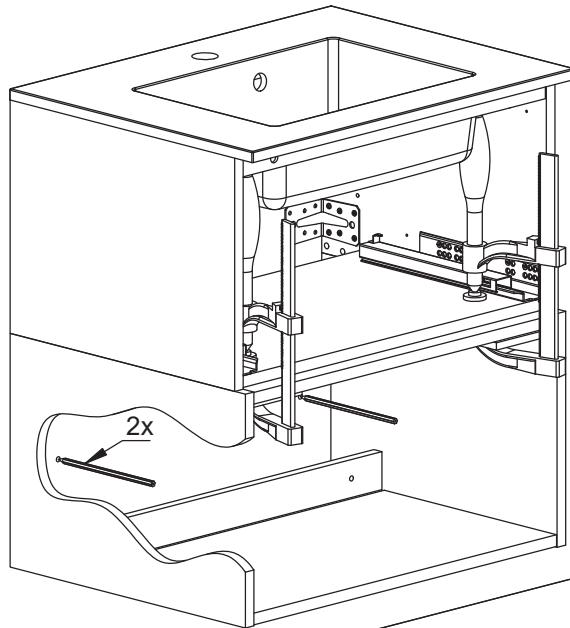

DANSANI
DANISH BATHROOM DESIGN

2x
5-500

2x
5,0-60SU

6x
4,0-30SFØ

1

2

3

4