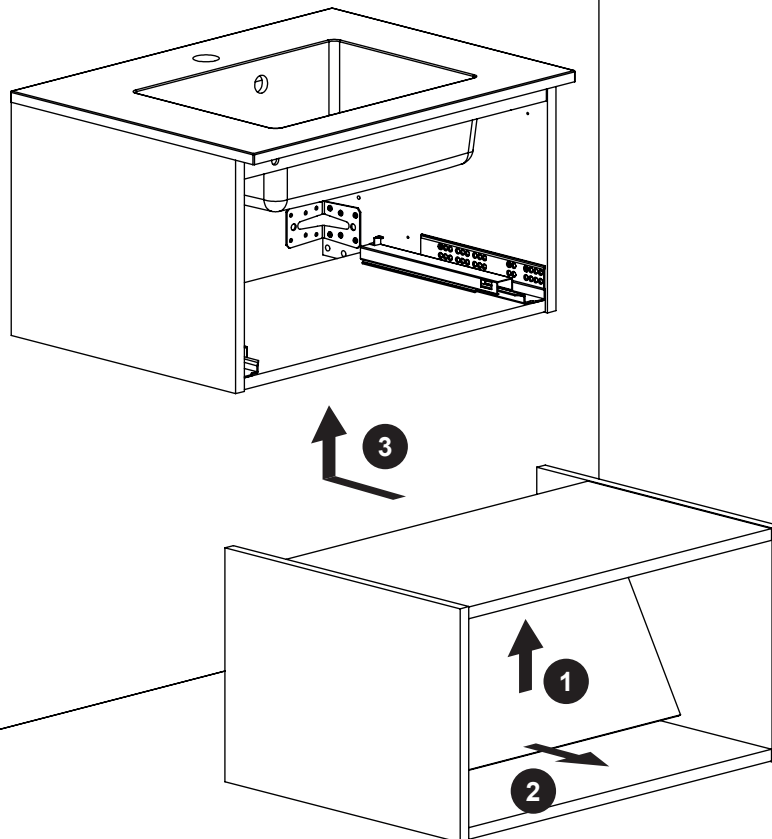

DANSANI
DANISH BATHROOM DESIGN

2x
5-500

2x
5,0-60SU

6x
4,0-30SFØ

1

2

3

4