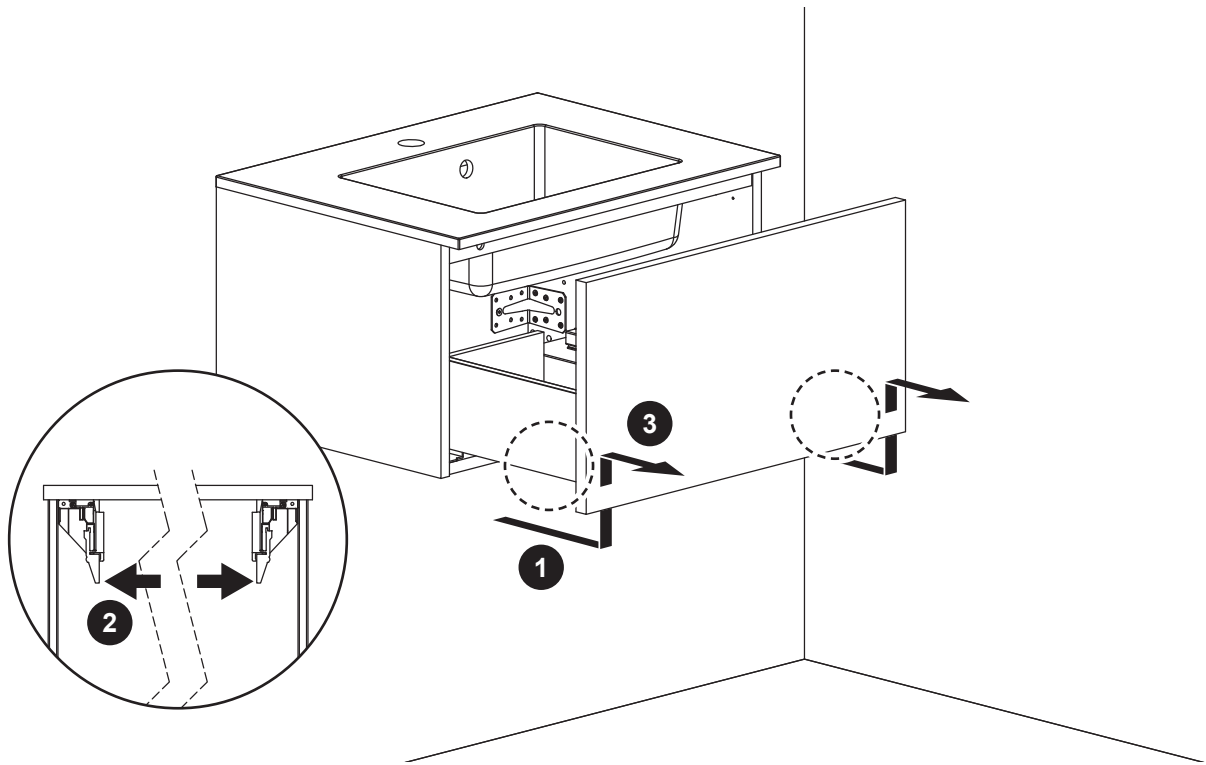

DANSANI
DANISH BATHROOM DESIGN

2x
5-500

2x
5,0-60SU

6x
4,0-30SFØ

1

2

3

4