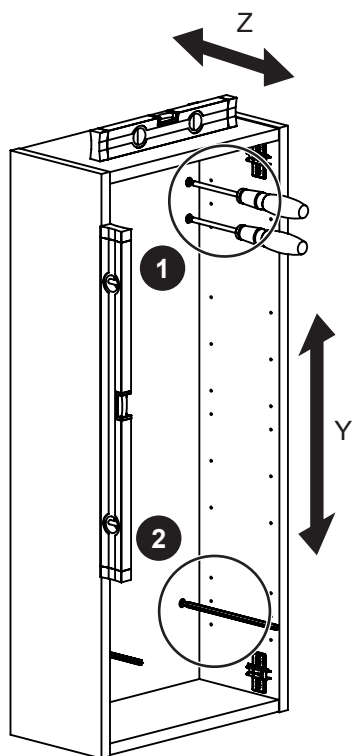

DANSANI
DANISH BATHROOM DESIGN

1

2

		
4x 5-500	1x 546735000	4x 5,0-60SU

1	
	Ø6
2	 SILICONE
3	 A
4	 SILICONE

3

4

5