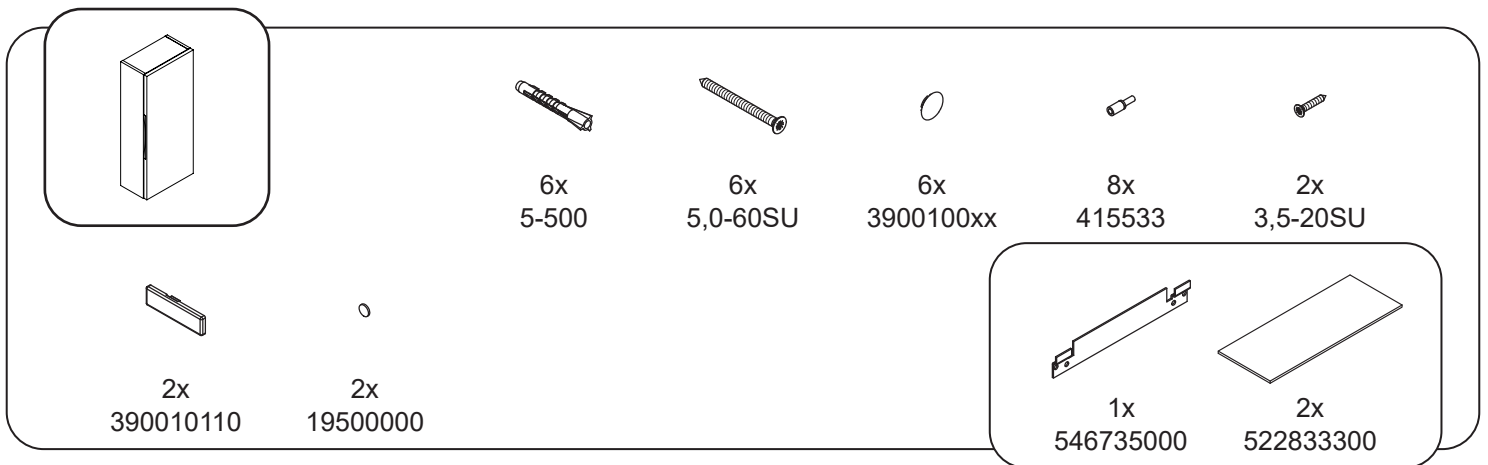

DANSANI
DANISH BATHROOM DESIGN

1

2

		
4x 5-500	1x 546735000	4x 5,0-60SU

1	
	Ø6
2	 SILICONE
3	 A
4	 SILICONE

3

4

5