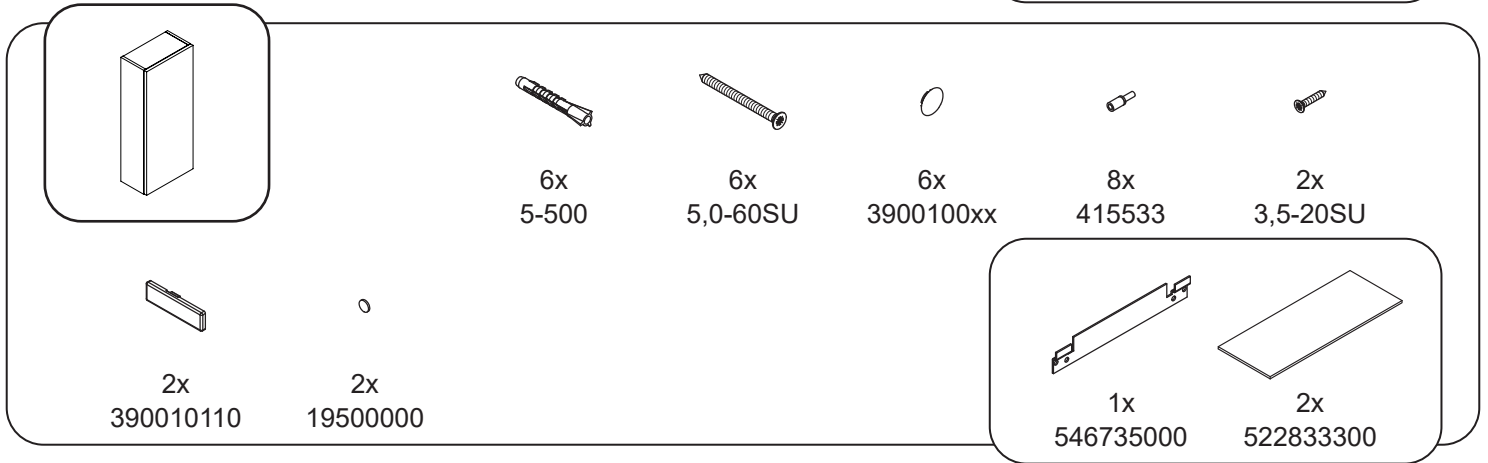

DANSANI
DANISH BATHROOM DESIGN

1

2

		
4x 5-500	1x 546735000	4x 5,0-60SU

1	
	Ø6
2	 SILICONE
3	 A
4	 SILICONE

3

4

5