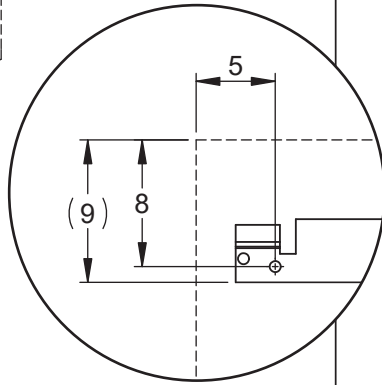

DANSANI
DANISH BATHROOM DESIGN

1

2

		
4x 5-500	1x 546735000	4x 5,0-60SU

1	
	Ø6
2	 SILICONE
3	 A
4	 SILICONE

3

4

5