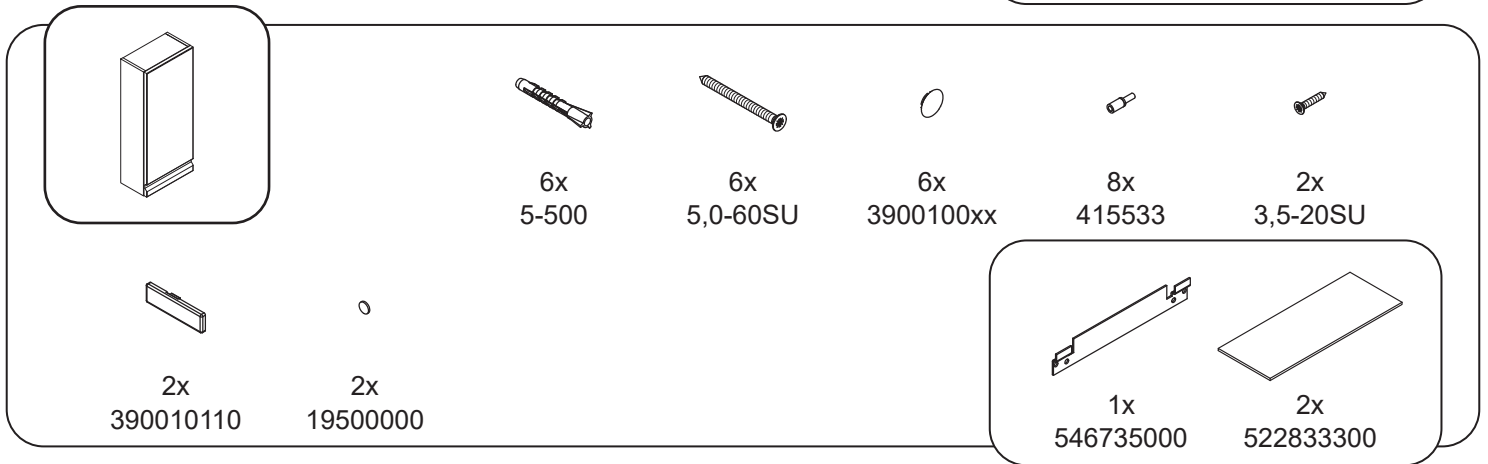

DANSANI
DANISH BATHROOM DESIGN

1

2

		
4x 5-500	1x 546735000	4x 5,0-60SU

1	
	Ø6
2	 SILICONE
3	 A
4	 SILICONE

3

4

5