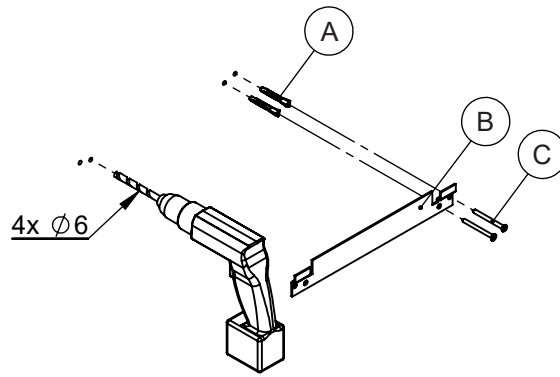

DANSANI
DANISH BATHROOM DESIGN

1

2

		
4x 5-500	1x 546735000	4x 5,0-60SU

1	
	Ø6
2	 SILICONE
3	 A
4	 SILICONE

3

4

5