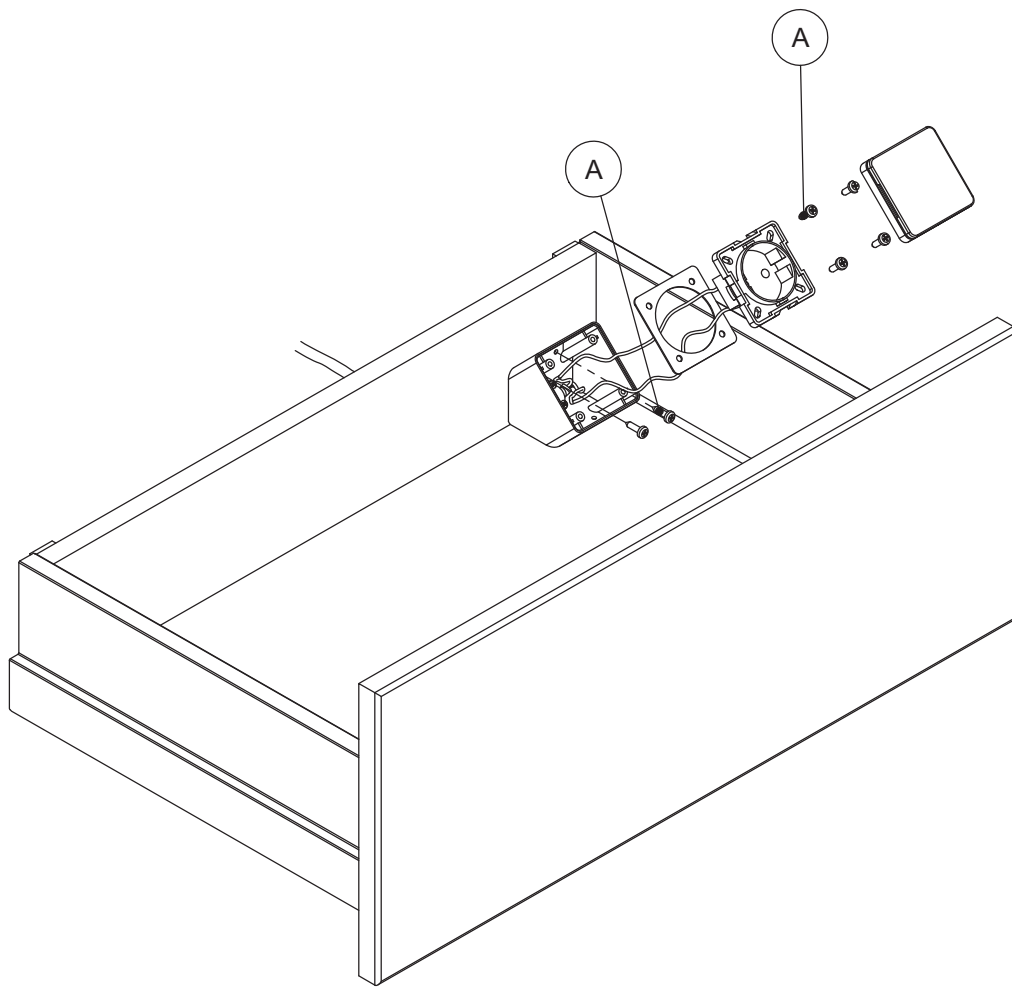

DANSANI
DANISH BATHROOM DESIGN

230V
Max. 2200 watt
Max. 10 A

1

2A

2B

3

(A)

6x
4,0-15SR

4

(B) (C)

1x 190301230 1x 3,5-12SR

5

6