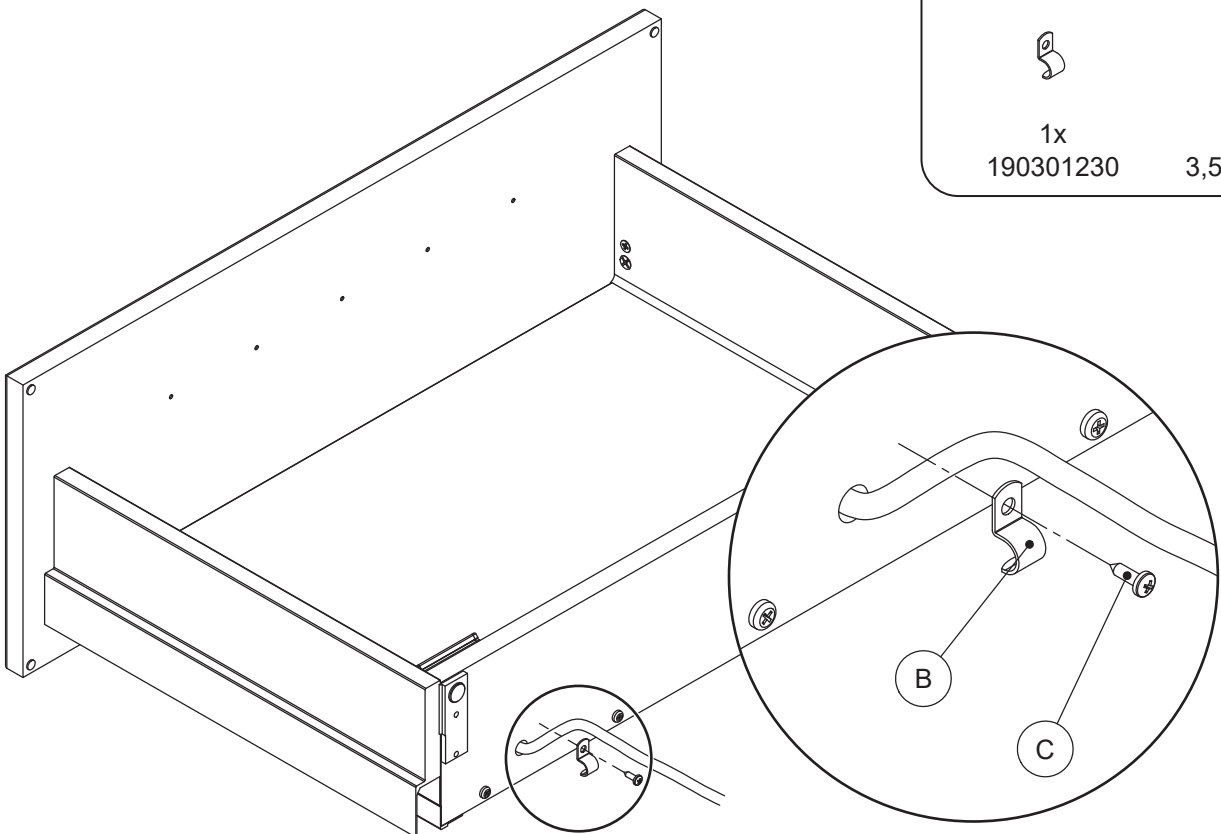

DANSANI
DANISH BATHROOM DESIGN

230V
Max. 2200 watt
Max. 10 A

1

2A

2B

3

(A)

6x
4,0-15SR

4

(B) (C)

1x 190301230 1x 3,5-12SR

5

6