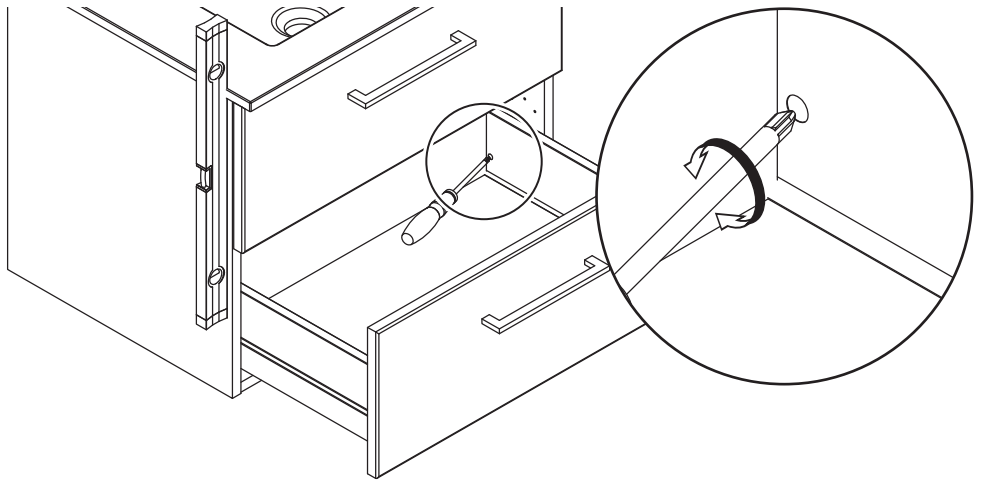

DANSANI
DANISH BATHROOM DESIGN

230V
Max. 2200 watt
Max. 10 A

1

2A

2B

3

(A)

6x
4,0-15SR