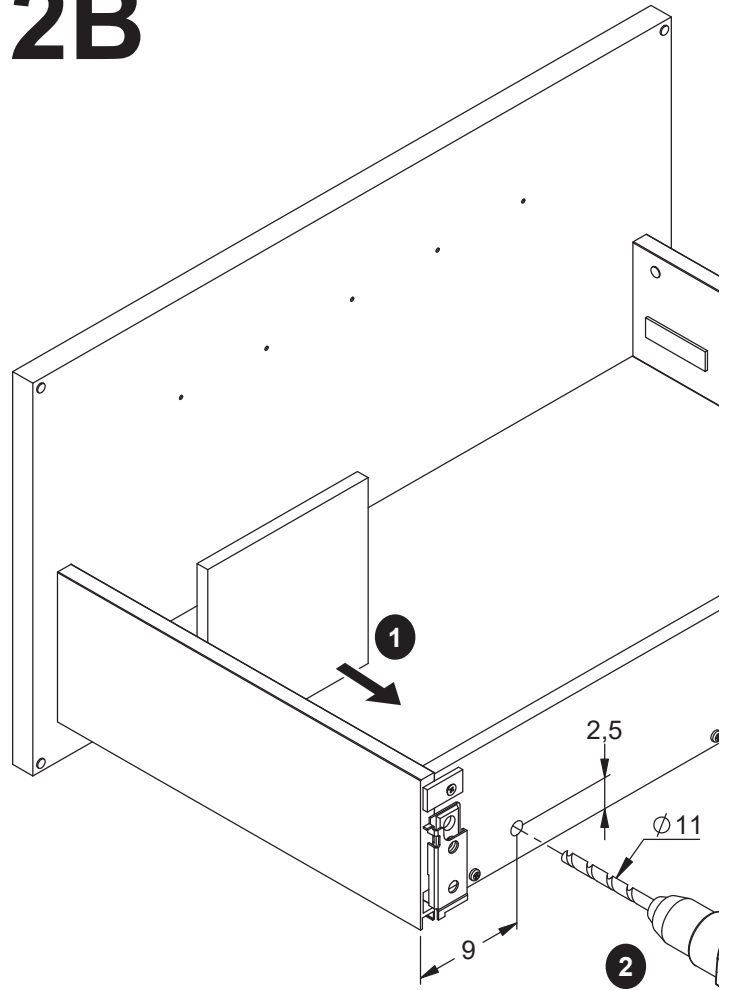

DANSANI
DANISH BATHROOM DESIGN

230V
Max. 2200 watt
Max. 10 A

1

2A

2B

3

(A)

6x
4,0-15SR

4

(B) (C)

1x 190301230 1x 3,5-12SR

5

6