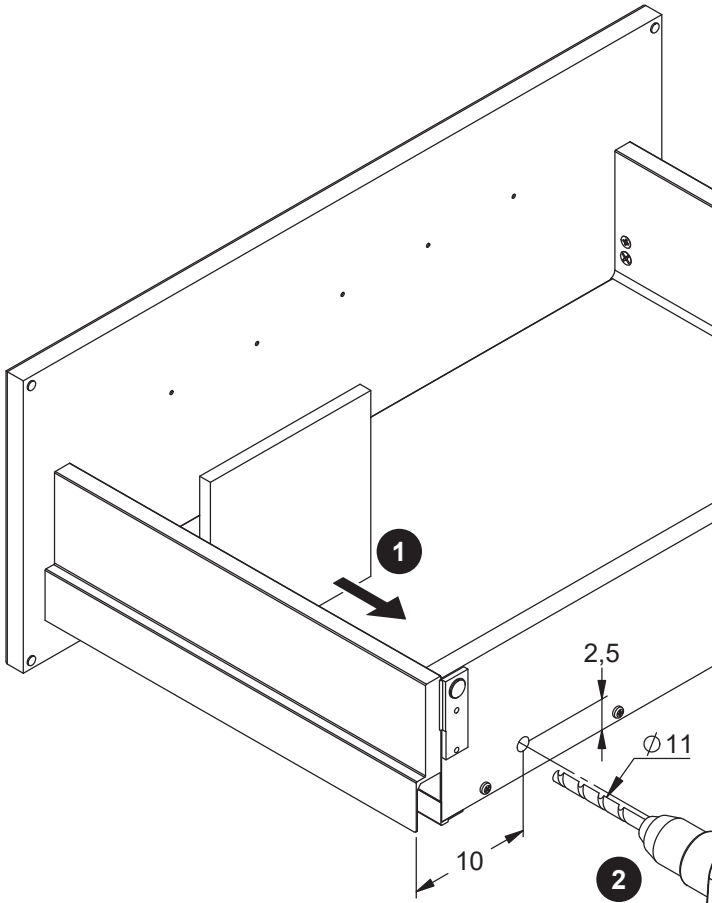

DANSANI
DANISH BATHROOM DESIGN

230V
Max. 2200 watt
Max. 10 A

1

2A

2B

3

(A)

6x
4,0-15SR