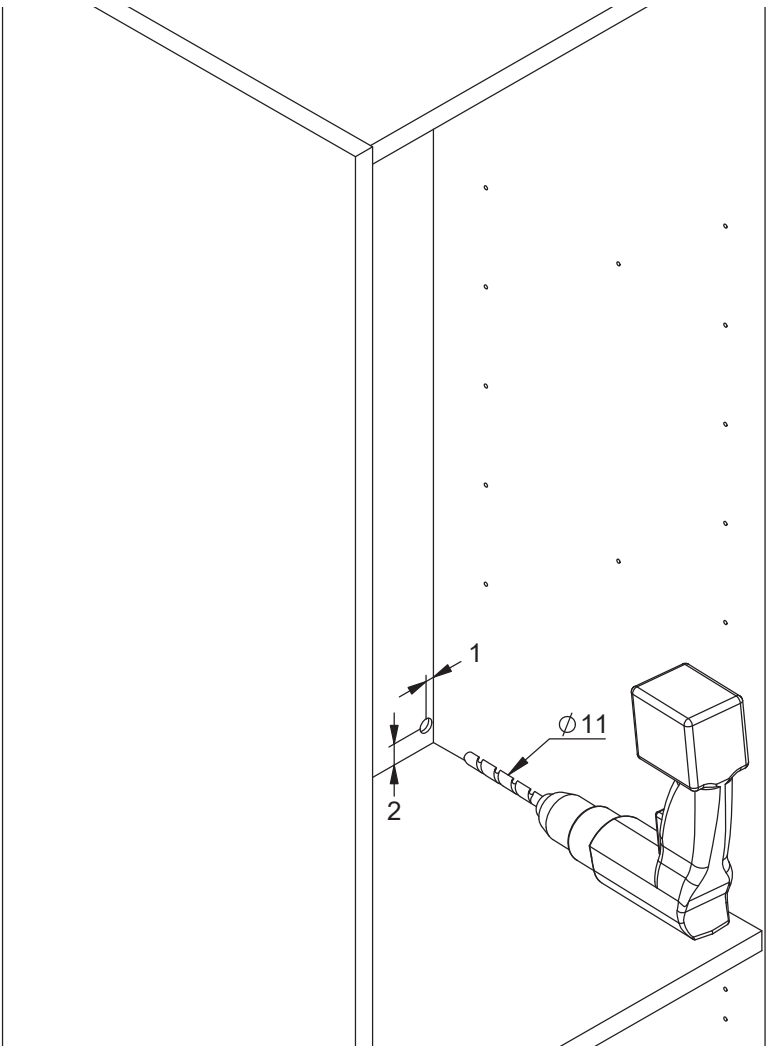

DANSANI
DANISH BATHROOM DESIGN

230V
Max. 2200 watt
Max. 10 A

1

2A

2B

3

(A)

6x
4,0-15SR

4

(B) (C)

1x 190301230 1x 3,5-12SR

5

6