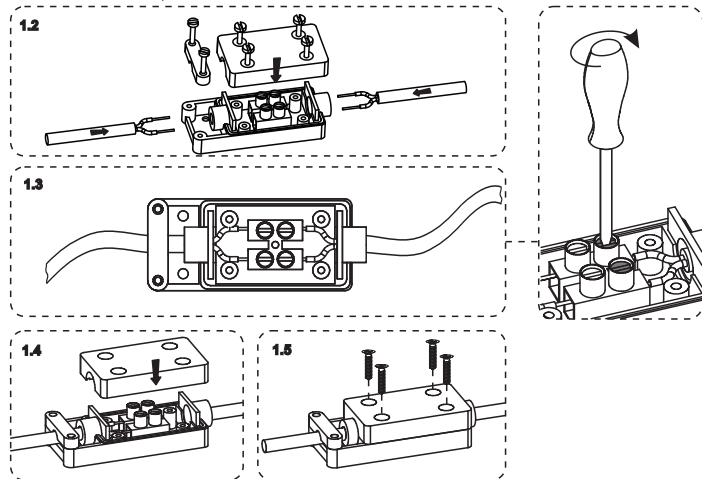

LIGHTING TINY 45 BLACK/WHITE 164940/164939

LIGHTING TINY 45 BLACK/WHITE 164940/164939