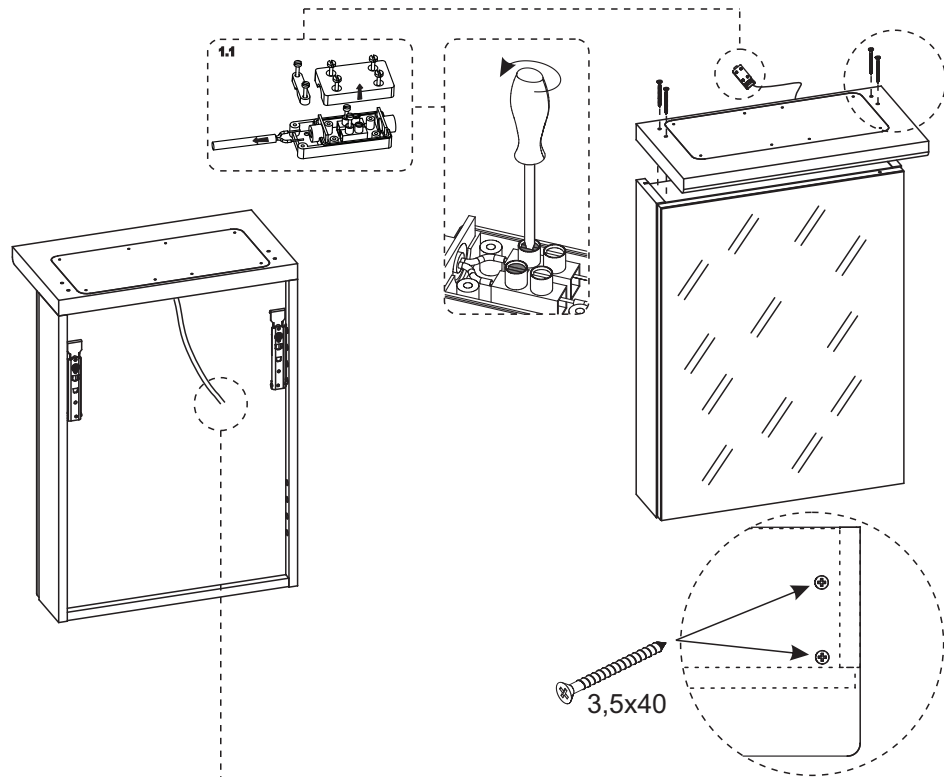

LIGHTING TINY 45 BLACK/WHITE 164940/164939

LIGHTING TINY 45 BLACK/WHITE 164940/164939