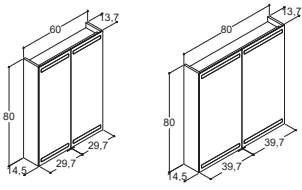

DANSANI
DANISH BATHROOM DESIGN

6x
5-500

2x
390010190

6x
5,0-60SU

6x
390010067

8x
415533

4x
190040240

4x
3,5-20SU