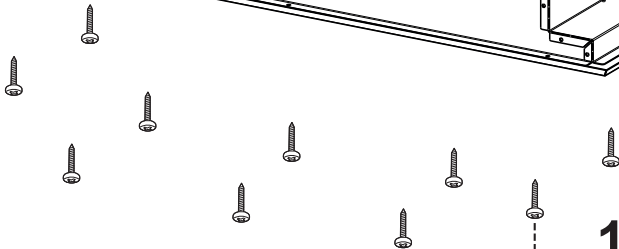

RØROS HETTA

- EN** INSTALLATION MANUAL
- NO** INSTALLASJONSVEILEDNING
- DA** INSTALLATIONSVEJLEDNING
- SV** INSTALLATIONSHANDBOK

NEPTUNE 60
NEPTUNE 80
NEPTUNE 100

EN Warning! Before proceeding with installation, read the Recommendations and Suggestions in the User Manual.

1x   **2x** (2,9 x 9,5)

14x (3,5 x 16)

2

3

6

3x

7

180°