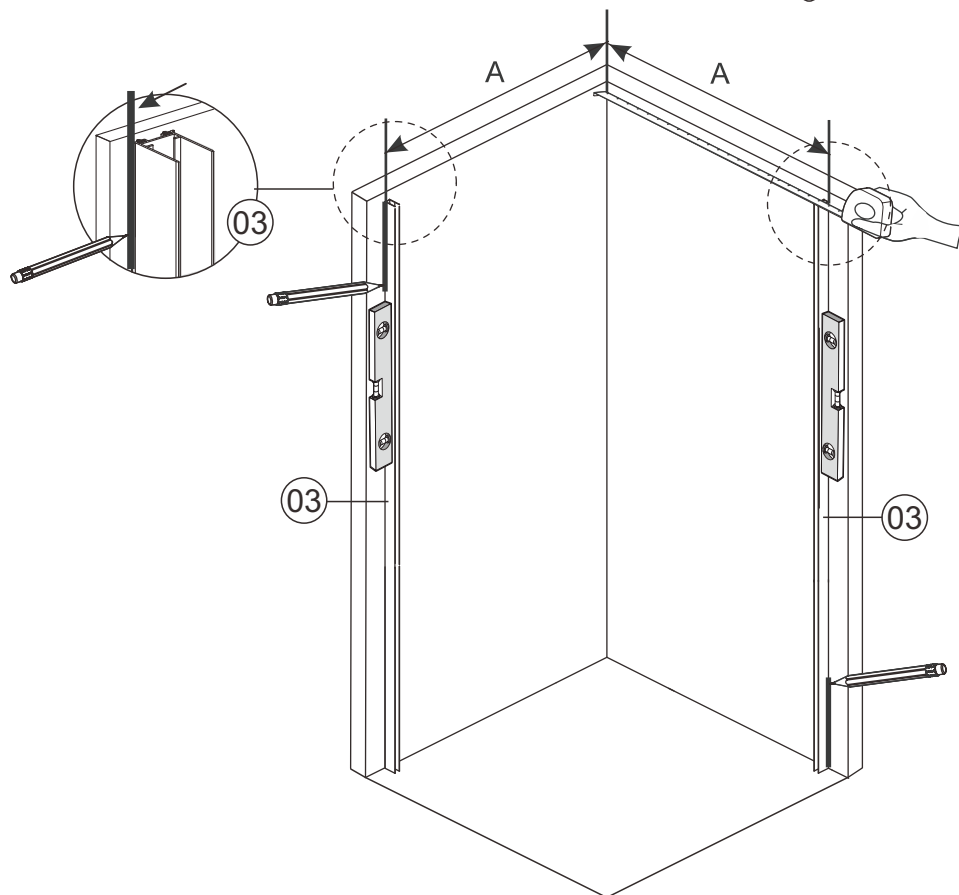

E		x1
F4		x1
F5		x1
F2a		x1
F2b		x1
Y2	 Ø6mm	x1
W	   	x1
Z		x1

4.

5.

	A
700x700x1950mm	687x707mm
800x800x1950mm	787x807mm
900x900x1950mm	887x907mm
1000x1000x1950mm	987x1007mm

Door size	Min1	Max1	Min2	Max2
700mm	675	695	662	682
800mm	775	795	662	782
900mm	875	895	662	882
1000mm	975	995	662	982

ENG: The shower wal must rest evenly against the floor. If there are irregularities, these must be adjusted with the supplied floor space plates.

7.

8.

9.