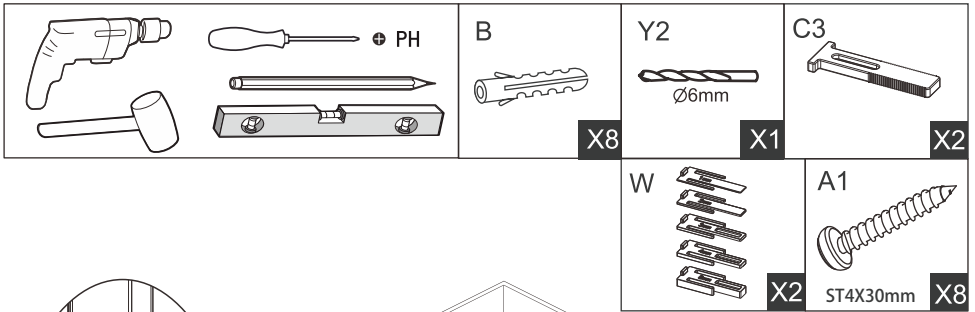

ENG: The shower wal must rest evenly against the floor. If there are irregularities, these must be adjusted with the supplied floor space plates.

7.

8.

9.