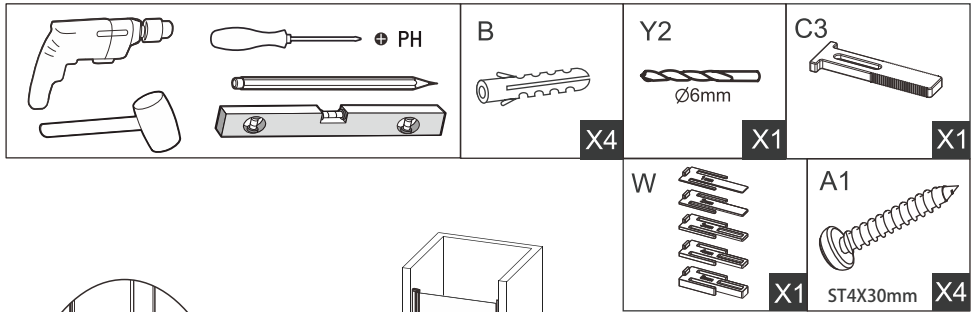

ENG: The shower wal must rest evenly against the floor. If there are irregularities, these must be adjusted with the supplied floor space plates.

21.

OK

22.

OK

23.

24.

25.