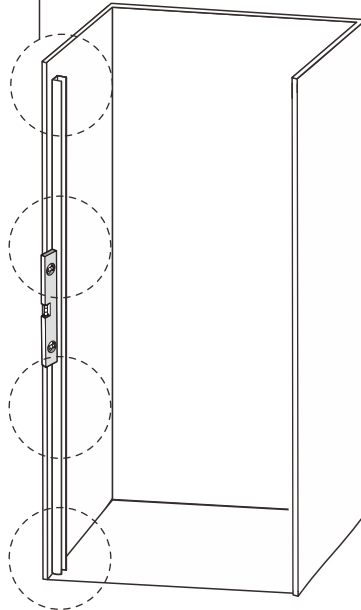

A1		x4
A4		x4
B		x4
G		x4
Y1		x1

18.

19.

	B
700x1950mm	695-725mm
800x1950mm	795-825mm
900x1950mm	895-925mm
1000x1950mm	995-1025mm

ENG: The shower wal must rest evenly against the floor. If there are irregularities, these must be adjusted with the supplied floor space plates.

21.

OK

22.

OK

23.

24.

25.