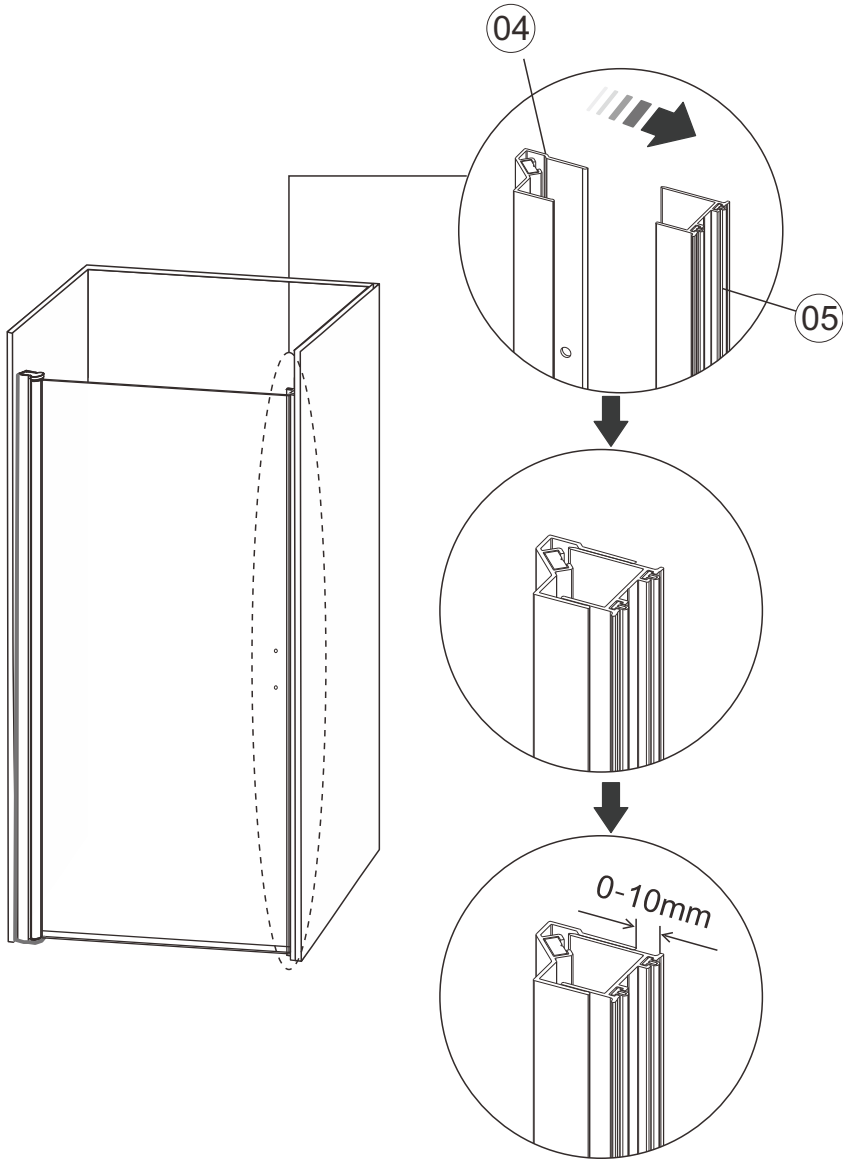

A1		x4
A4		x4
B		x4
G		x4
Y1		x1

18.

19.

	B
700x1950mm	695-725mm
800x1950mm	795-825mm
900x1950mm	895-925mm
1000x1950mm	995-1025mm

ENG: The shower wal must rest evenly against the floor. If there are irregularities, these must be adjusted with the supplied floor space plates.

21.

OK

22.

OK

23.

24.

25.

26.

27.

28.

29.

30.

31.

32.

33.

**34.**

	B
700x1950mm	695-725mm
800x1950mm	795-825mm
900x1950mm	895-925mm
1000x1950mm	995-1025mm

35.

- SE: Duschvägen måste vila jämt mot golvet. Finns ojämnheter måste dessa justeras med de medföljande golvdistanstplattorna.
- NO: Dusjveggen må hvile jevnt mot gulvet. Vis det er uregelmessigheter må disse justera med de medfoljande gulvstansplater.
- ENG: The shower wal must rest evenly against the floor. If there are irregularities, these must be adjusted with the supplied floor space plates.