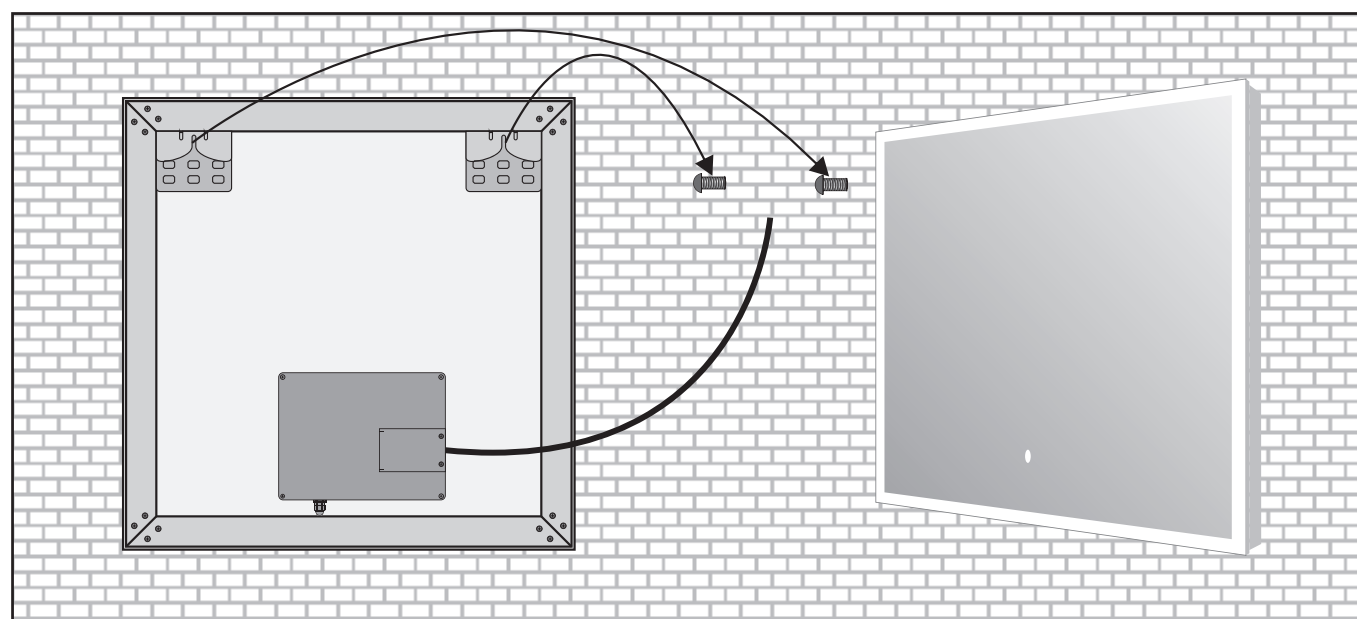

7

Use: The mirror has a touch function where you can turn the light on and off with a light touch.

Maintenance

Cleaning with cleaning agents designed for bathrooms is recommended. Avoid using a scouring sponge as this can scratch the product. Water and soap residues are wiped off immediately with a soft cloth. Avoid: cleaning agent with a scouring effect or that contains solvents!

For example: acids, chlorine, caustic soda and ammonia (ammonia) must not be used!

Product lifecycle

The light source in this product is not replaceable so when the light source has stopped working the entire product must be replaced.

When the product stops working, deliver the unit to your local recycling station.