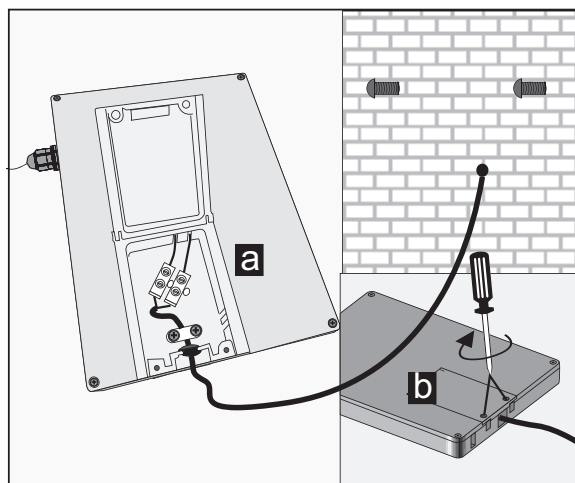

Cannot be connected to a wall dimmer – must have constant power supply.

5

6

7

Use: The mirror has a touch function where you can turn the light on and off with a light touch.

Maintenance

Cleaning with cleaning agents designed for bathrooms is recommended. Avoid using a scouring sponge as this can scratch the product. Water and soap residues are wiped off immediately with a soft cloth. Avoid: cleaning agent with a scouring effect or that contains solvents!

For example: acids, chlorine, caustic soda and ammonia (ammonia) must not be used!

Product lifecycle

The light source in this product is not replaceable so when the light source has stopped working the entire product must be replaced.

When the product stops working, deliver the unit to your local recycling station.