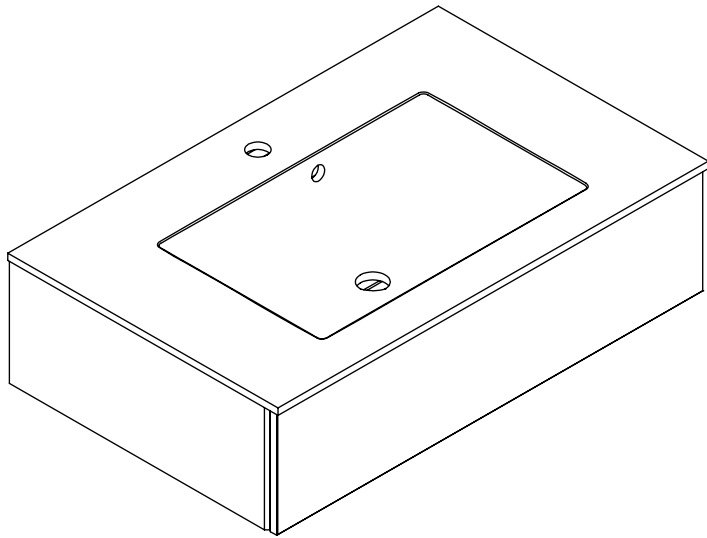

DANSANI
DANISH BATHROOM DESIGN

6x
5-500

2x
390010190

6x
5,0-60SU

o

4x
19500000

1x
520800100

2x
(10,0x60)