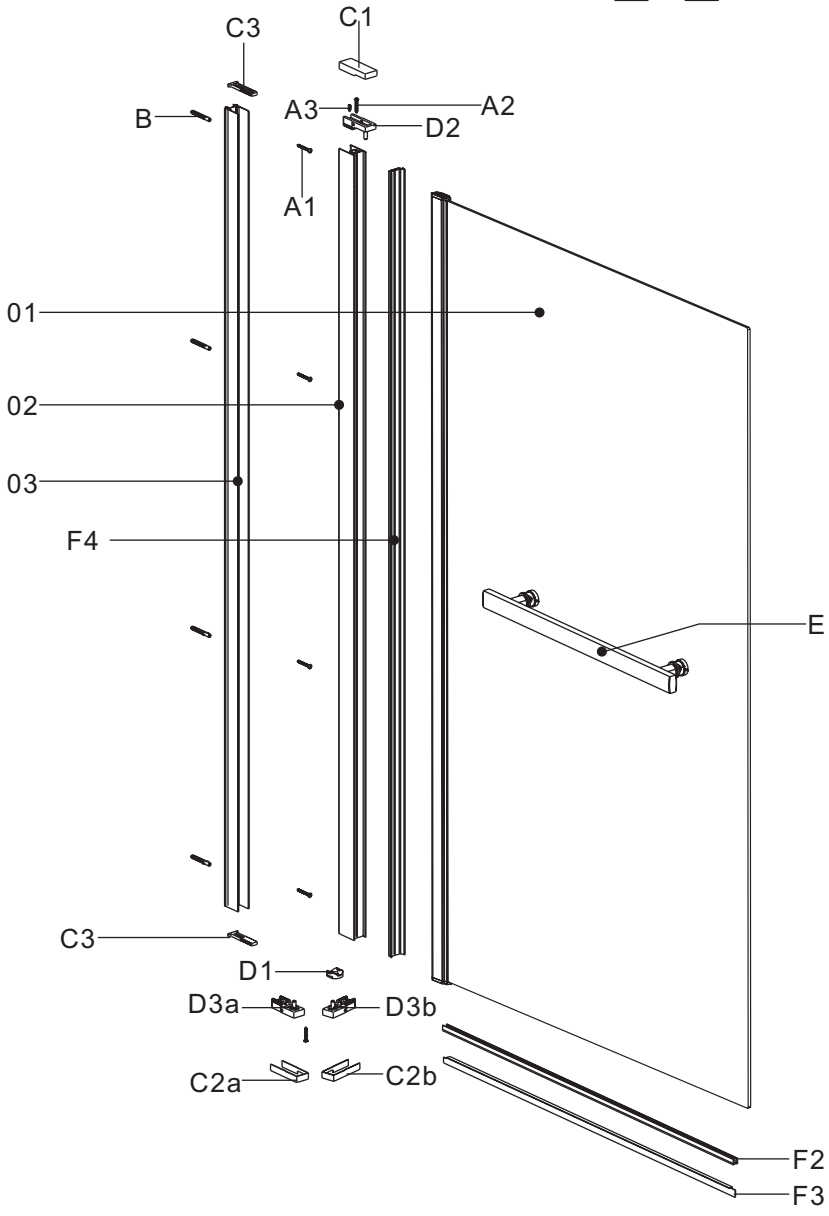

*Installation Instructions
Installationsanvisning
Monteringsanvisning
Asennusohjeet*

Imber II

Bathtub Screen

Badkarsvägg

Badekarskjerm

Kylpyammeseinä

To assemble your product (Tools not provided).

A1	 ST4X30	x4
A2	 ST4X20	x2
A3	 M4X12	x1
B		x4
C1		x1
C2a		x1
C2b		x1
C3		x2
D1		x1