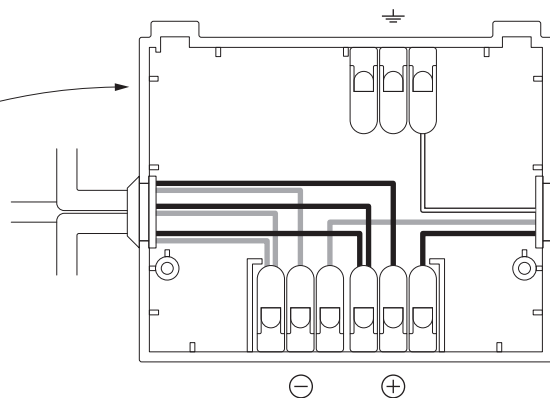

1

**Power supply conection**

**!** Contact the expert to connect the wires for safety!

**INPUT ~230 V**  
wiring:  
⊖ Blue - Neutral  
⊕ Brown - Load  
⊚ Green/Yellow - Ground

**INPUT ~230 V**  
wiring:  
⊖ Blue - Neutral  
⊕ Brown - Load  
⊚ Green/Yellow - Ground