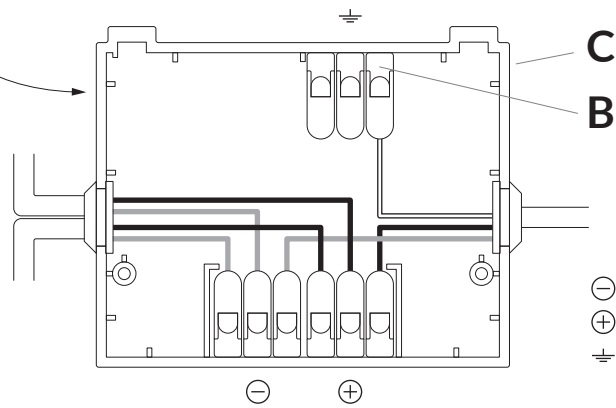

1

**Power supply conection**

**!** Contact the expert to connect the wires for safety!

**INPUT ~230 V**  
wiring:  
⊖ Blue - Neutral  
⊕ Brown - Load  
⊚ Green/Yellow - Ground

**INPUT ~230 V**  
wiring:  
⊖ Blue - Neutral  
⊕ Brown - Load  
⊚ Green/Yellow - Ground