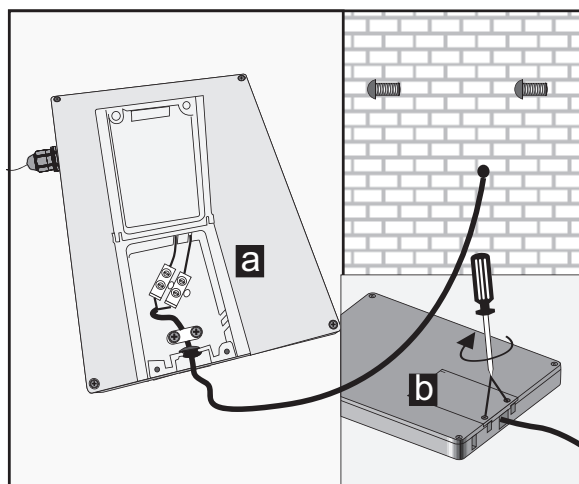

**Ø 900mm / H37mm**

Product Specifications	LED Mirror
Material	DL-73
Dimensions	Ø 900mm / H37mm
Ingress Protection Grade	IP44
Voltage	Input 230V~50Hz, output DC12V
Power with light source	18.6W
Rated power with drive	20W
Color	5000K
Luminous	2400LM
Lifespan	30000 Hours

The mirror has IP44 which means it is suitable for installation in wet rooms zone 2.

**Installation**

Recommended tools

Recommended mounting height: 1940mm

1

2

3

4

Cannot be connected to a wall dimmer – must have constant power supply.

5

6

7

**Use:** The mirror has a touch function where you can turn the light on and off with a light touch.