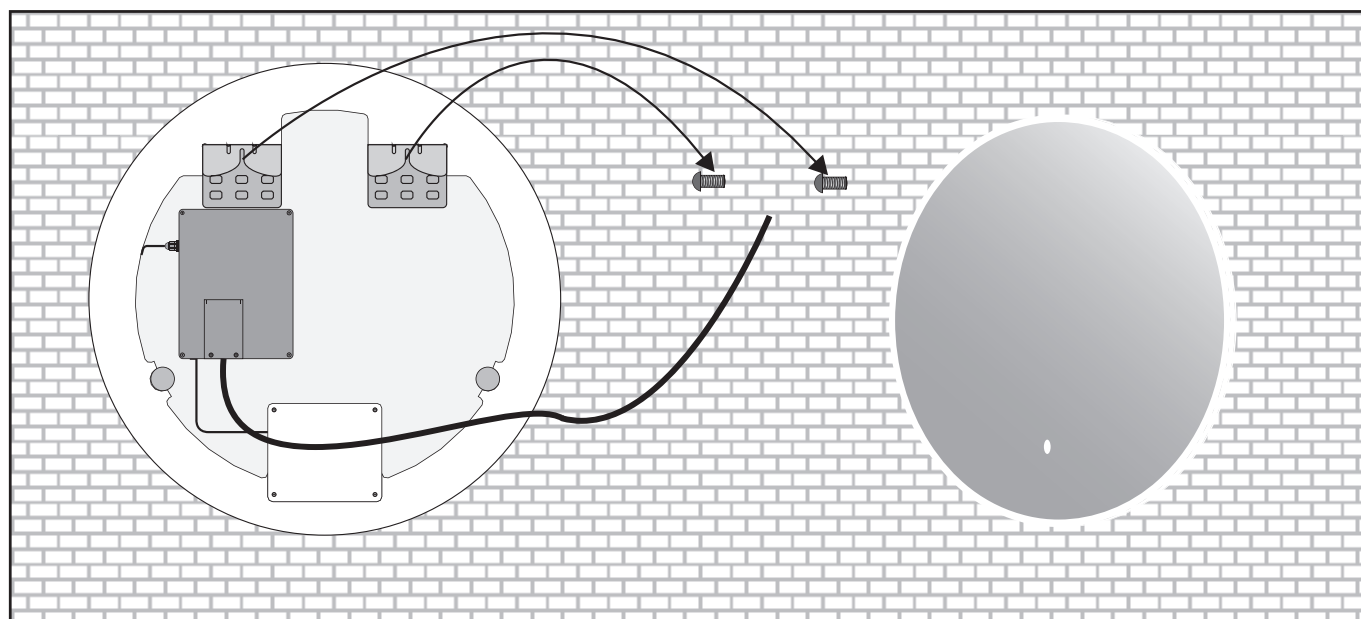

**Ø 800mm / H37mm**

Product Specifications	LED Mirror
Material	DL-73
Dimensions	Ø 800mm / H37mm
Ingress Protection Grade	IP44
Voltage	Input 230V~50Hz, output DC12V
Power with light source	17W
Rated power with drive	20W
Color	5000K
Luminous	2100LM
Lifespan	30000 Hours

**Ø 900mm / H37mm**

Product Specifications	LED Mirror
Material	DL-73
Dimensions	Ø 900mm / H37mm
Ingress Protection Grade	IP44
Voltage	Input 230V~50Hz, output DC12V
Power with light source	18.6W
Rated power with drive	20W
Color	5000K
Luminous	2400LM
Lifespan	30000 Hours

The mirror has IP44 which means it is suitable for installation in wet rooms zone 2.

**Installation**

Recommended tools

Recommended mounting height: 1940mm

1

2

3

4

Cannot be connected to a wall dimmer – must have constant power supply.

5

6

7

**Use:** The mirror has a touch function where you can turn the light on and off with a light touch.