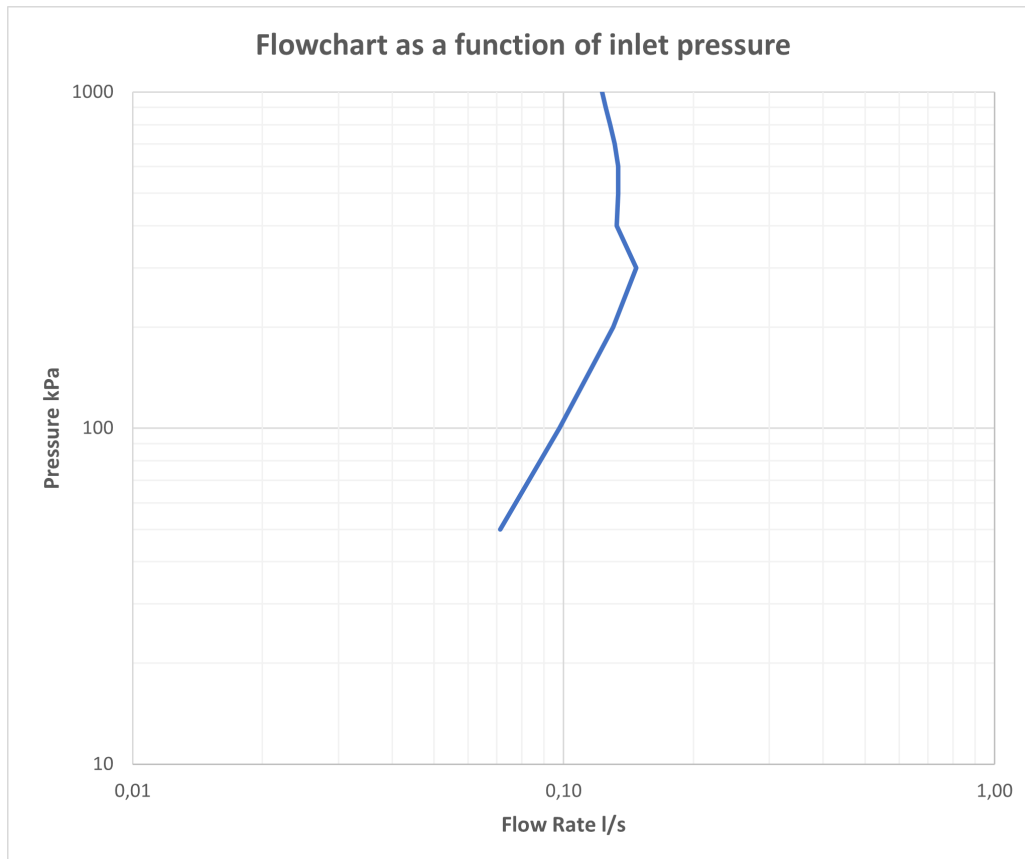

Kitchen faucet with turnable spout. The spout's turning radius can be limited to between 60 and 270 degrees at 15 degree intervals.

This kitchen tap offer exceptional functionality and boasts a sleek and modern design that will enhance the aesthetic of your kitchen. Crafted with high-quality materials, it ensures durability and longevity, providing you with a reliable and stylish fixture for years to come.

Lubricate only with silicone grease.

Maintenance

Visit our [YouTube channel](#) → where there are instructional videos for changing the ceramic cartridge, changing aerators and more.

Specifications

Number of outgoing connections - 1
Dimension inlet - 10 mm alt. 3/8"
Length protrusion outlet head - 215 mm
Machine shutdown - No
Lockable head - 60°, 90°, 120°, 150°, 180°, 210°, 240°, 270°
Turnable head - Yes

Dimensions/Weight

Package - Depth - 490 mm
Package - Width - 290 mm
Package - Height - 75 mm
Package - Weight - 3,00 kg
Product - Width - 65 mm
Product - Height - 370 mm

Tapwell

Drawing - PDF

Tapwell

Exploded View

Tapwell

Pressure drop diagram

FLOWCHART

ARM580

DATA

Pressure (kPa)	Flow lit/min	Flow lit/s
50	4,3	0,07
100	5,9	0,10
150	6,9	0,12
200	7,8	0,13
300	8,8	0,15
400	8,0	0,13
500	8,0	0,13
600	8,0	0,13
700	7,9	0,13
800	7,7	0,13
900	7,5	0,13
1000	7,4	0,12