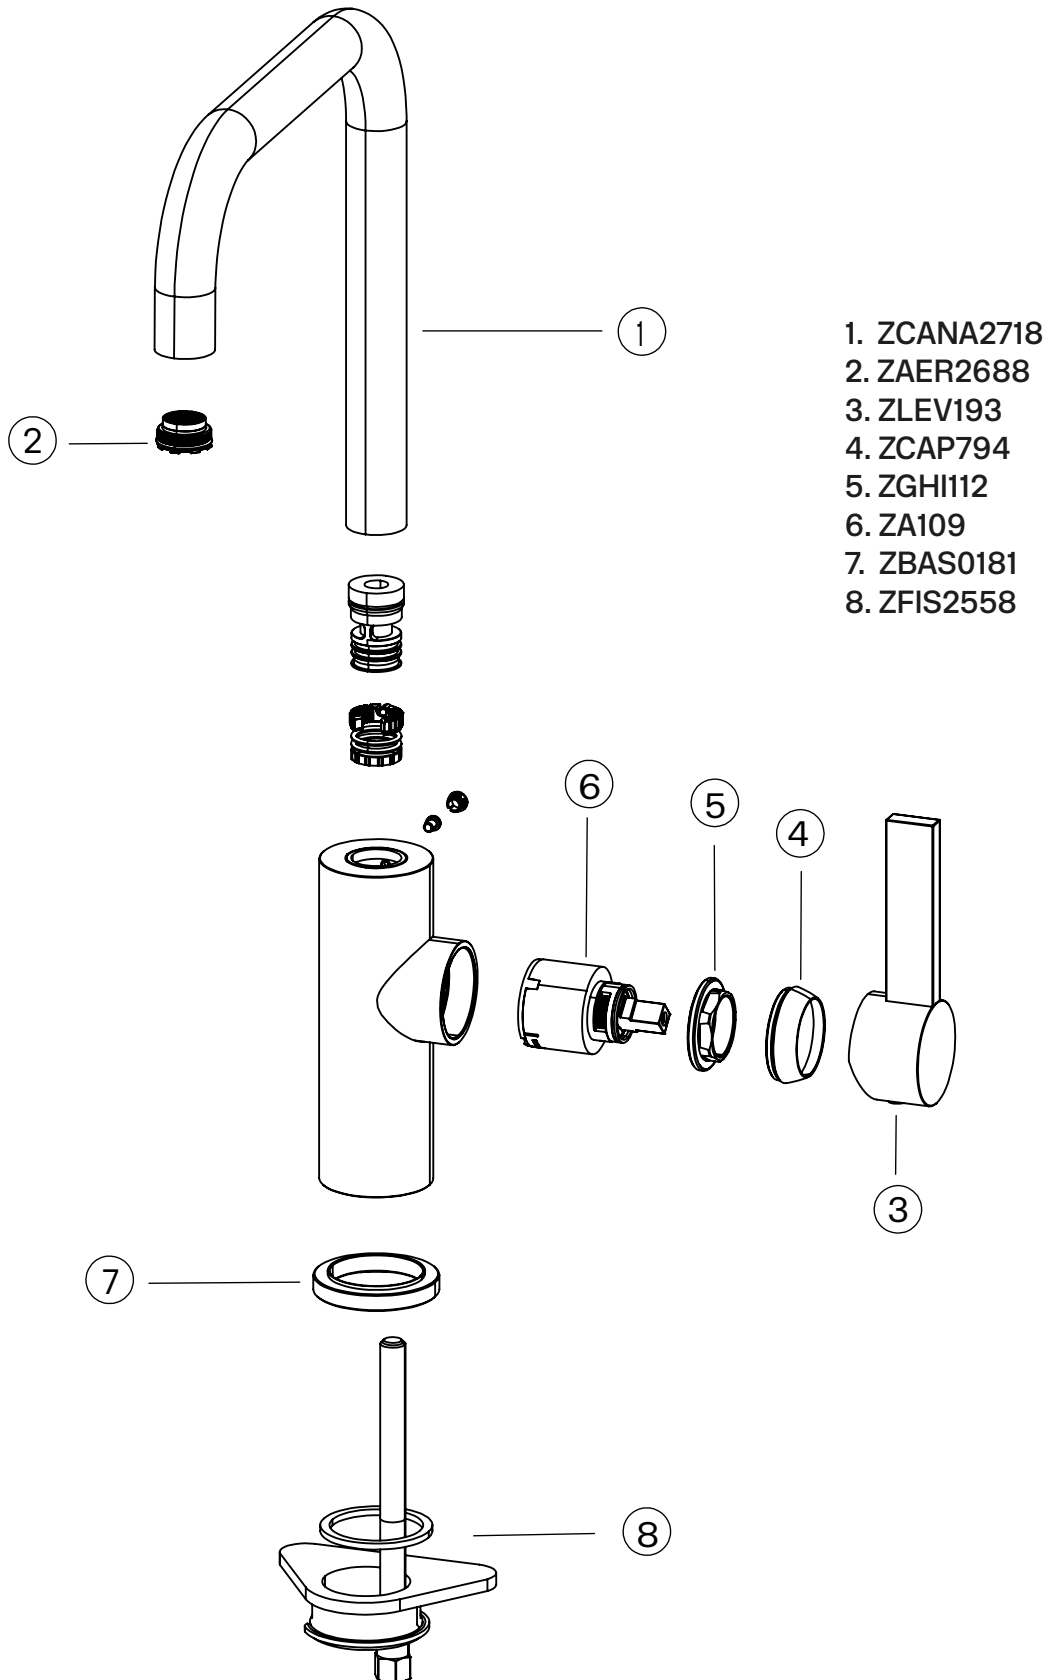

ARM580 Kitchen tap

ARM580 Chrome

Article Number

ARM580 Chrome - 9426319
ARM580 Matte Black - 9426318
ARM580 Brass - 9426315
ARM580 Copper - 9426321
ARM580 Bronze - 9426333
ARM580 Graphite - 9426337
ARM580 Black Chrome - 9426335
ARM580 Honey Gold - 9426323
ARM580 Brushed Black Chrome - 9426331
ARM580 Brushed Honey Gold - 9426329
ARM580 Brushed Nickel - 9426327

Lubricate only with silicone grease.

Maintenance

Visit our [YouTube channel](#) → where there are instructional videos for changing the ceramic cartridge, changing aerators and more.

Specifications

Number of outgoing connections - 1
Dimension inlet - 10 mm alt. 3/8"
Length protrusion outlet head - 215 mm
Machine shutdown - No
Lockable head - 60°, 90°, 120°, 150°, 180°, 210°, 240°, 270°
Turnable head - Yes

Dimensions/Weight

Package - Depth - 490 mm
Package - Width - 290 mm
Package - Height - 75 mm
Package - Weight - 3,00 kg
Product - Width - 65 mm
Product - Height - 370 mm

Tapwell

Drawing - PDF

Tapwell

Exploded View

Tapwell

Pressure drop diagram

FLOWCHART

ARM580

DATA

Pressure (kPa)	Flow lit/min	Flow lit/s
50	4,3	0,07
100	5,9	0,10
150	6,9	0,12
200	7,8	0,13
300	8,8	0,15
400	8,0	0,13
500	8,0	0,13
600	8,0	0,13
700	7,9	0,13
800	7,7	0,13
900	7,5	0,13
1000	7,4	0,12