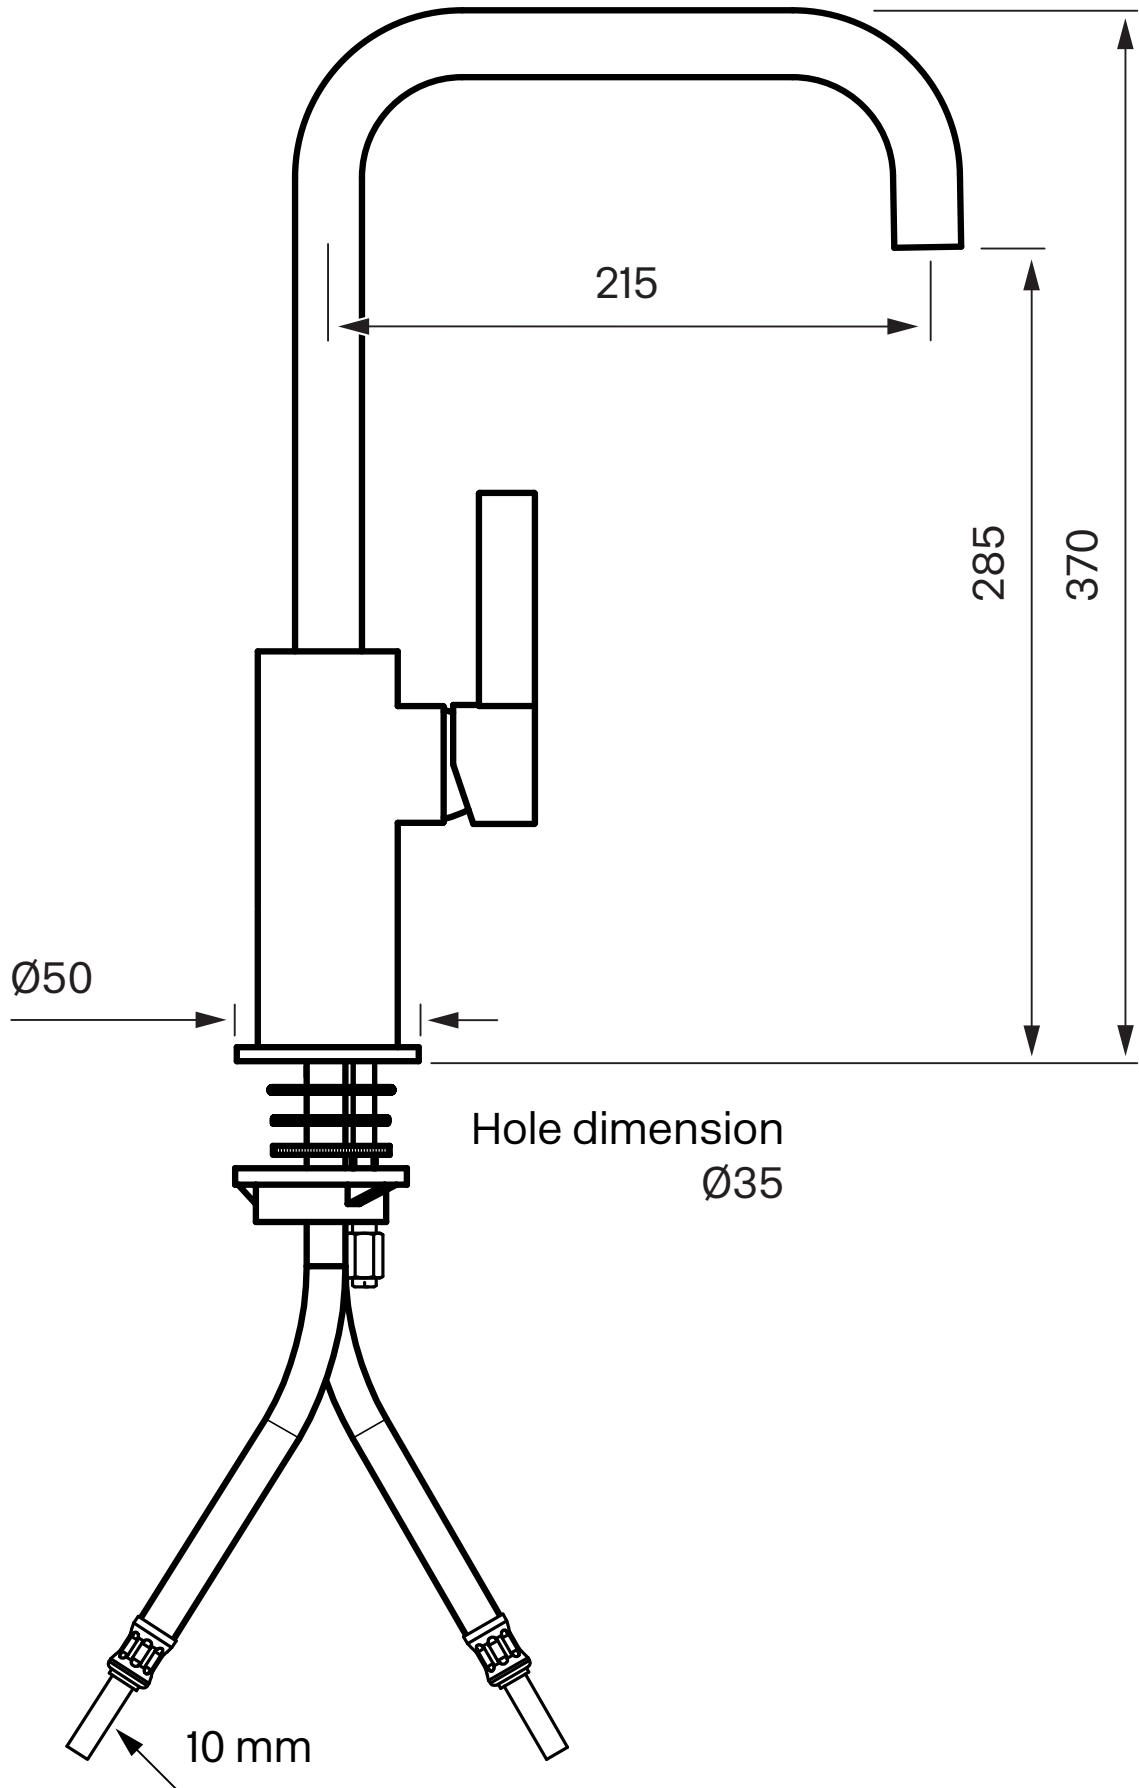

ARM580 Kitchen tap

ARM580 Chrome

Article Number

ARM580 Chrome - 9426319
ARM580 Matte Black - 9426318
ARM580 Brass - 9426315
ARM580 Copper - 9426321
ARM580 Bronze - 9426333
ARM580 Graphite - 9426337
ARM580 Black Chrome - 9426335
ARM580 Honey Gold - 9426323
ARM580 Brushed Black Chrome - 9426331
ARM580 Brushed Honey Gold - 9426329
ARM580 Brushed Nickel - 9426327

Kitchen faucet with turnable spout. The spout's turning radius can be limited to between 60 and 270 degrees at 15 degree intervals.

This kitchen tap offer exceptional functionality and boasts a sleek and modern design that will enhance the aesthetic of your kitchen. Crafted with high-quality materials, it ensures durability and longevity, providing you with a reliable and stylish fixture for years to come.

Lubricate only with silicone grease.

Maintenance

Visit our [YouTube channel](#) → where there are instructional videos for changing the ceramic cartridge, changing aerators and more.

Specifications

Number of outgoing connections - 1
Dimension inlet - 10 mm alt. 3/8"
Length protrusion outlet head - 215 mm
Machine shutdown - No
Lockable head - 60°, 90°, 120°, 150°, 180°, 210°, 240°, 270°
Turnable head - Yes

Dimensions/Weight

Package - Depth - 490 mm
Package - Width - 290 mm
Package - Height - 75 mm
Package - Weight - 3,00 kg
Product - Width - 65 mm
Product - Height - 370 mm

Tapwell

Drawing - PDF

Tapwell

Exploded View