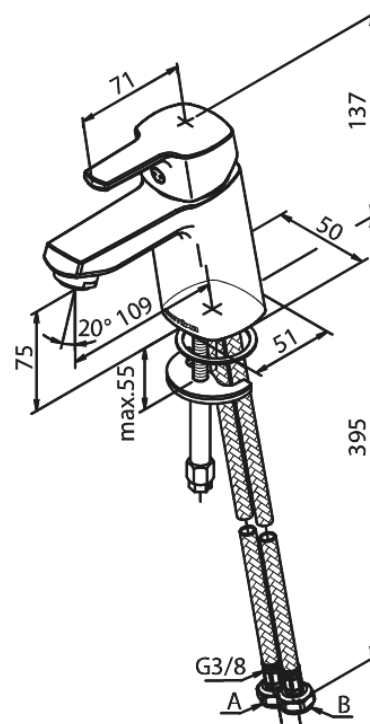

Product features

FM Mattsson Denmark ApS
Hvidkærvej 48, 5250 Odense SV, DK-56416218

+45 88 33 00 34 damixa-international@fmmattsongroup.com

Mere information på damixa.com

damixa