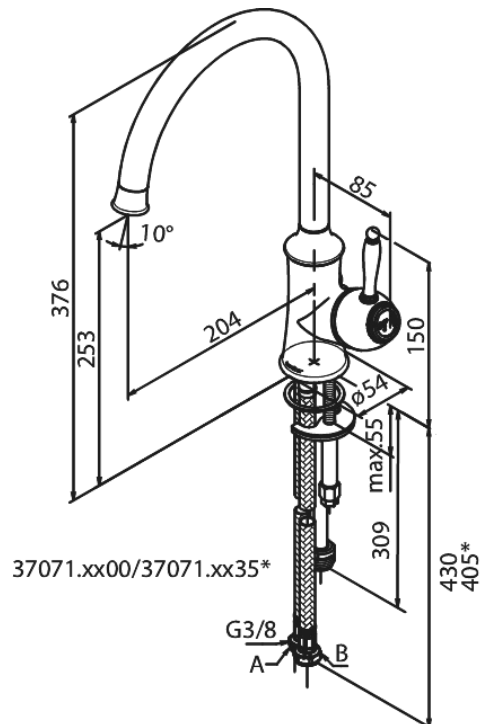

Product features

FM Mattsson Denmark ApS
Hvidkærvej 48, 5250 Odense SV, DK-56416218

+45 88 33 00 34 damixa-international@fmmattssongroup.com

Mere information på damixa.com

damixa