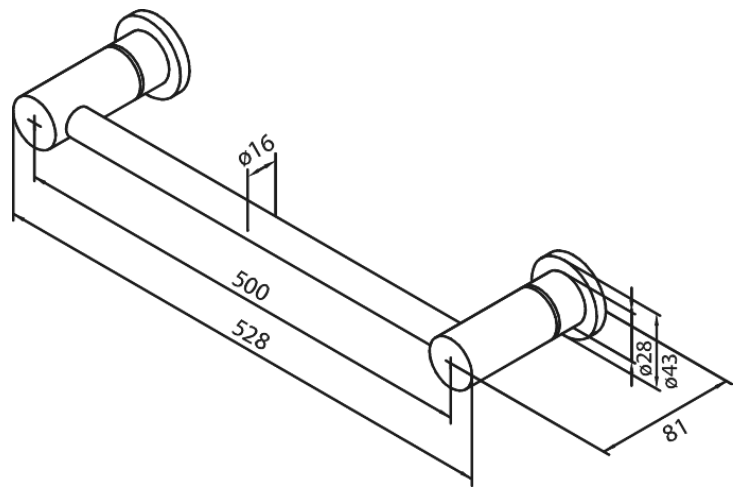

Silhouet

Towel Rail 500 mm

Article no.: 483040000
Finish: Chrome
Series: Silhouet

EAN no.: 5708516016489

FM Mattsson Denmark ApS
Hvidkærvej 48, 5250 Odense SV, DK-56416218

+45 88 33 00 34 damixa-international@fmm-mora.com