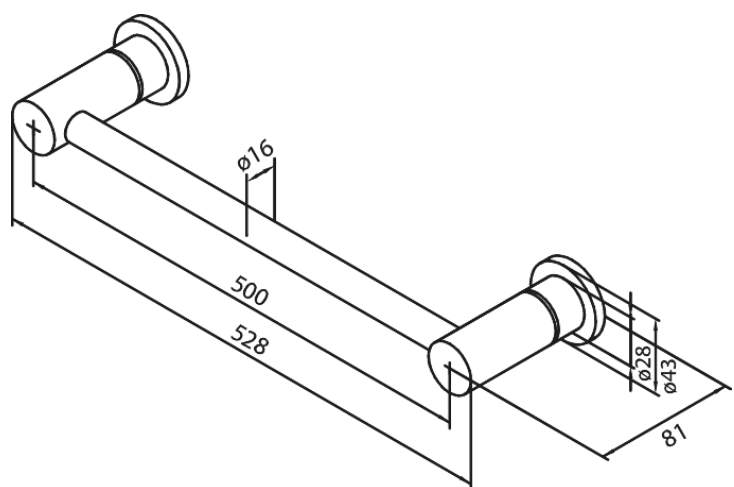

Silhouet

Towel Rail 500 mm

Article no.: 483042100
Finish: Matt White
Series: Silhouet

EAN no.: 5708516831648

FM Mattsson Denmark ApS
Hvidkærvej 48, 5250 Odense SV, DK-56416218

+45 88 33 00 34 damixa-international@fmm-mora.com