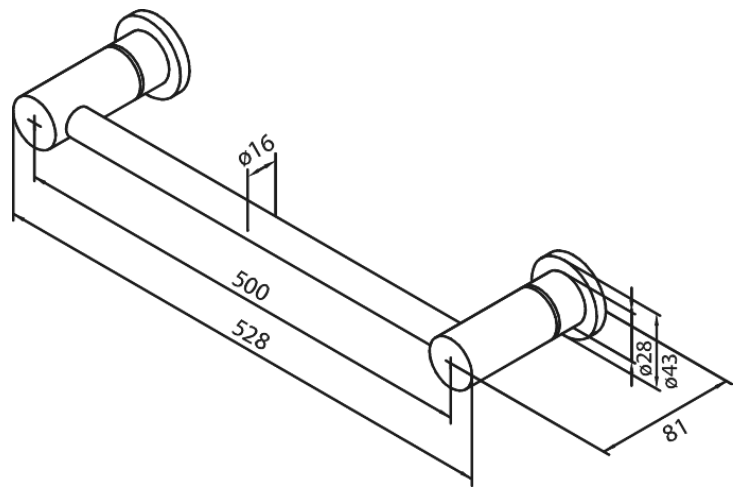

Silhouet

Towel Rail 500 mm

Article no.: 483048700
Finish: Brushed Copper PVD
Series: Silhouet

EAN no.: 5708516831686

FM Mattsson Denmark ApS
Hvidkærvej 48, 5250 Odense SV, DK-56416218

+45 88 33 00 34 damixa-international@fmmattssongroup.com