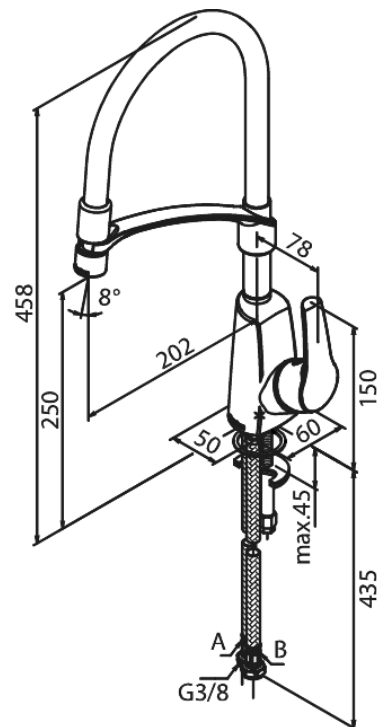

Rowan

Pro Kitchen Mixer

Article no.: 671580000
Finish: Chrome
Series: Rowan

EAN no.:

Standard features:

120° swivel limitation
Ceramic cartridge
Dishwasher Shut off valve

Product features

FM Mattsson Denmark ApS
Hvidkærvej 48, 5250 Odense SV, DK-56416218