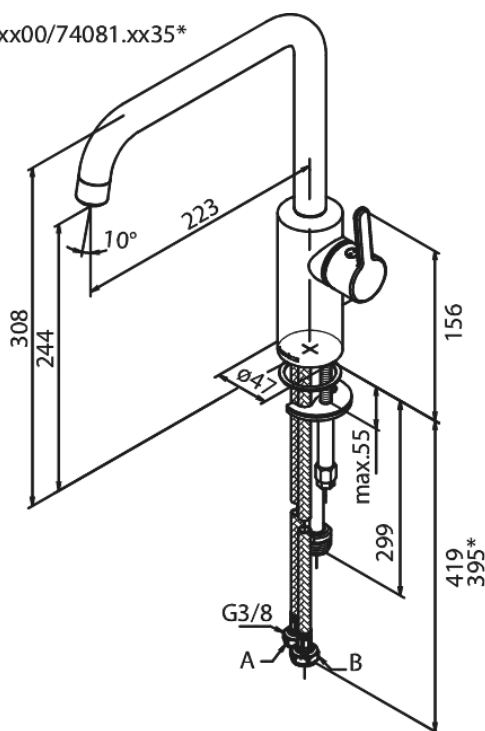

Product features

74081.xx00/74081.xx35*