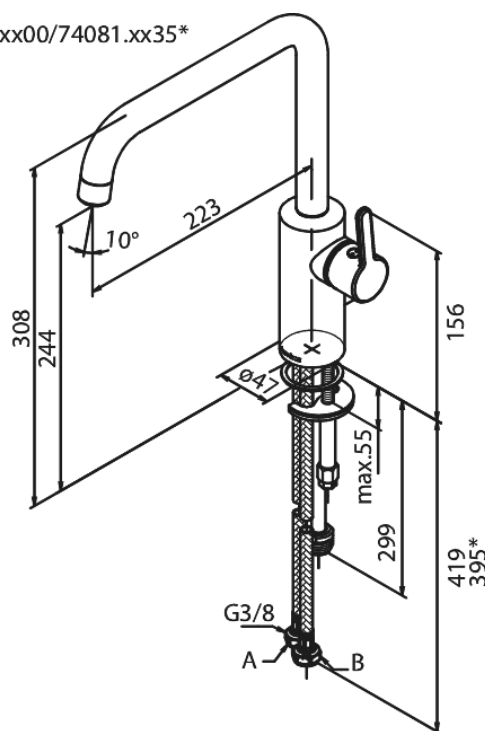

Product features

74081.xx00/74081.xx35*

FM Mattsson Denmark ApS
Hvidkærvej 48, 5250 Odense SV, DK-56416218

+45 88 33 00 34 damixa-international@fmmattssongroup.com

Mere information på damixa.com

damixa