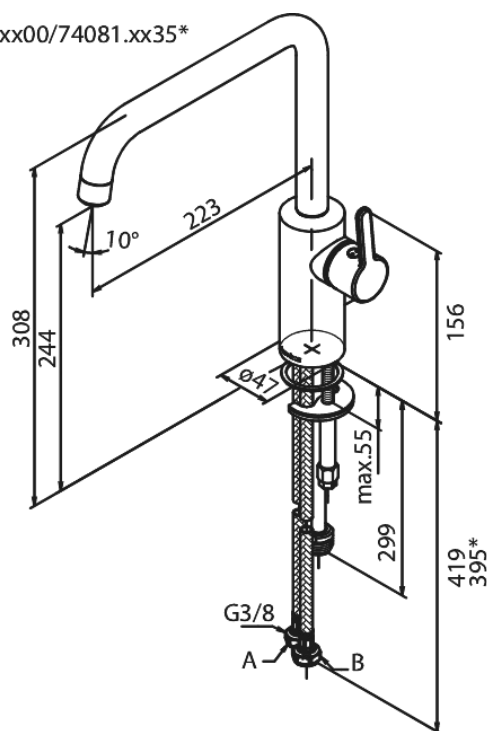

Product features

74081.xx00/74081.xx35*

FM Mattsson Denmark ApS
Hvidkærvej 48, 5250 Odense SV, DK-56416218

+45 88 33 00 34 damixa-international@fmmattsongroup.com

Mere information på damixa.com

damixa