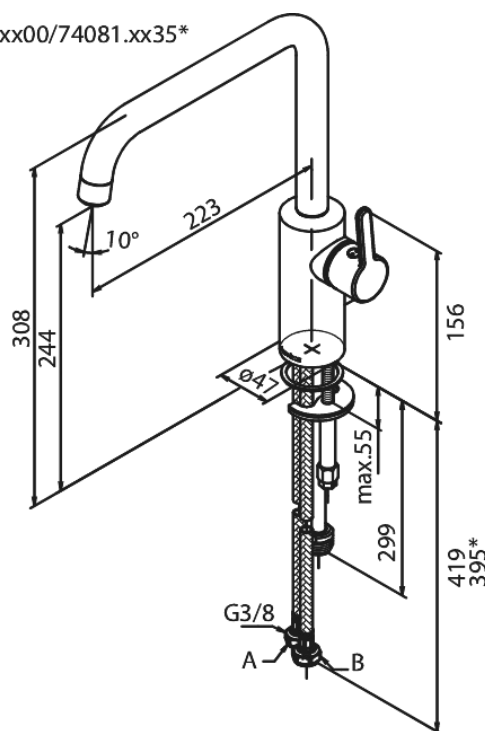

Product features

74081.xx00/74081.xx35*