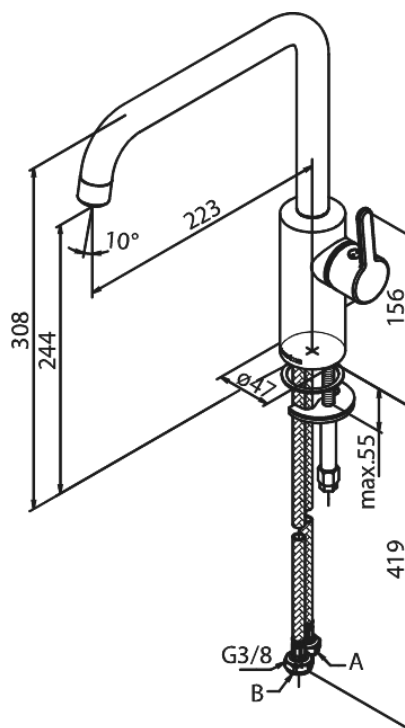

Silhouet

Kitchen Mixer

Article no.: 740860000
Finish: Chrome
Series: Silhouet

EAN no.: 5708516823216

Standard features:

120° swivel limitation
Ceramic cartridge
Cold-start
Rub-Clean
8/l min aerator

Product features