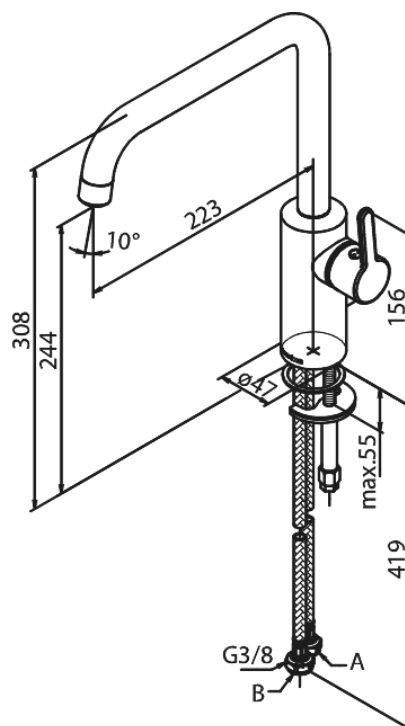

Silhouet

Kitchen Mixer

Article no.: 740862100
Finish: Matt White
Series: Silhouet

EAN no.: 5708516830375

Standard features:

120° swivel limitation
Ceramic cartridge
Cold-start
Rub-Clean
8/l min aerator

Product features