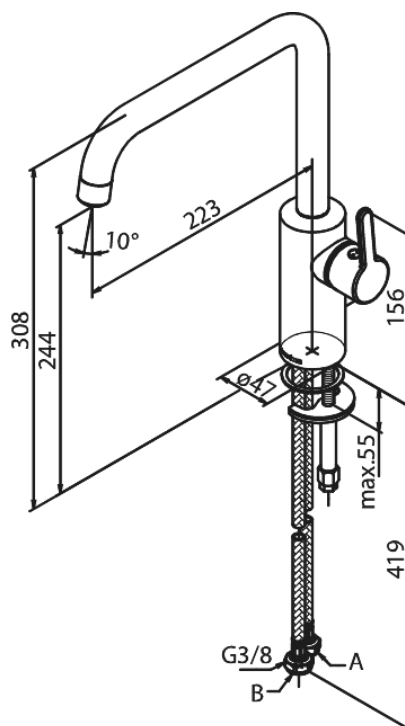

Silhouet

Kitchen Mixer

Article no.: 740866100
Finish: Matt black
Series: Silhouet

EAN no.: 5708516824893

Standard features:

120° swivel limitation
Ceramic cartridge
Cold-start
Rub-Clean
8/l min aerator

Product features