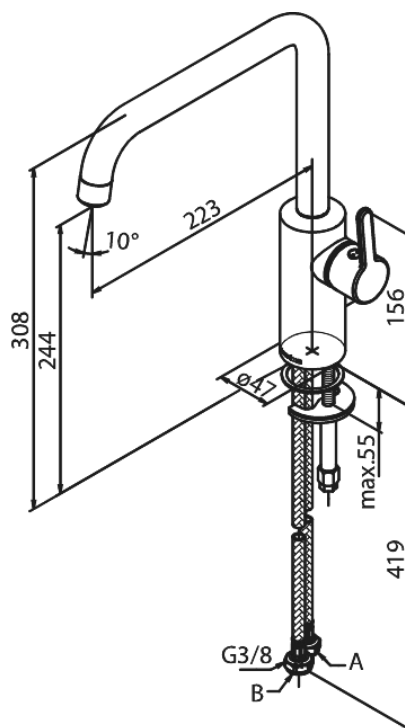

Product features

FM Mattsson Denmark ApS
Hvidkærvej 48, 5250 Odense SV, DK-56416218

+45 88 33 00 34 damixa-international@fmmattsongroup.com

Mere information på damixa.com

damixa