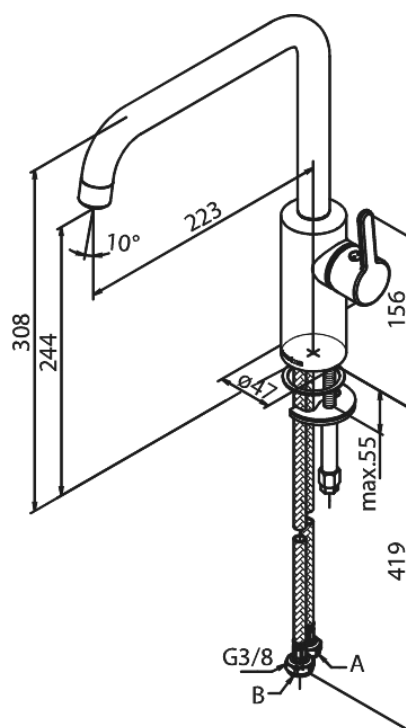

FM Mattsson Denmark ApS
Hvidkærvej 48, 5250 Odense SV, DK-56416218

+45 88 33 00 34 damixa-international@fmmattsongroup.com

Mere information på damixa.com

damixa