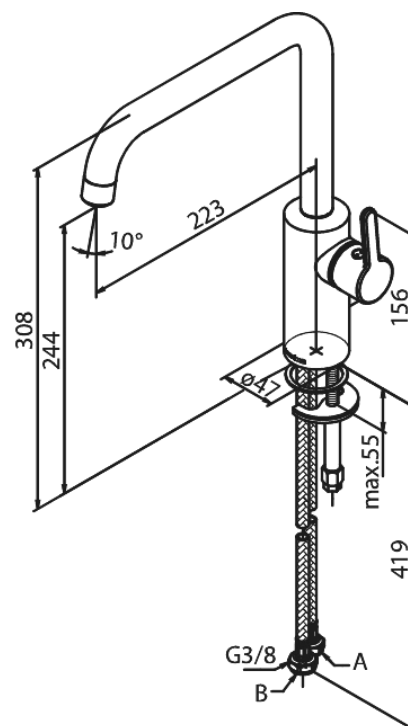

FM Mattsson Denmark ApS
Hvidkærvej 48, 5250 Odense SV, DK-56416218

+45 88 33 00 34 damixa-international@fmmattsongroup.com

Mere information på damixa.com

damixa